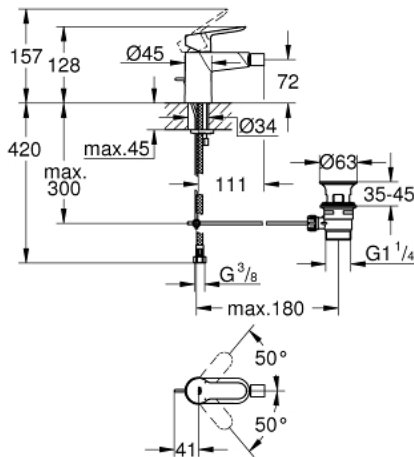

23 331 000 **BAUEDGE BIDET MIXER 1/2"**

PRODUCT DESCRIPTION

- monobloc installation
- metal lever
- GROHE Longlife 28 mm ceramic cartridge
- **GROHE StarLight** chrome finish
- **GROHE EcoJoy** mousseur 5.7 l/min
- rapid installation system
- with ball joint
- pop-up waste set 1 1/4"
- flexible connection hoses

23 331 000 BAUEDGE BIDET MIXER 1/2"

SPARE PARTS

- 1: Lever (Order-nr. 46697000)
 - 2: Cartridge (Order-nr. 46580000)
 - 3: Pop-up rod (Order-nr. 46739000)
 - 4: Flow restrictor (Order-nr. 13998000)
 - 5: Shank mounting kit (Order-nr. 46249000)
 - 6: Pop-up waste set 1 1/4" (Order-nr. 28910000)
 - 6.1: Chrome bath plug (Order-nr. 07182000)
 - 6.2: Eccentric rod (Order-nr. 07052000)
 - 7: Mounting wrench (Order-nr. 19017000)*
 - 8: Eccentric rod (Order-nr. 07341000)*
- * Optional accessories