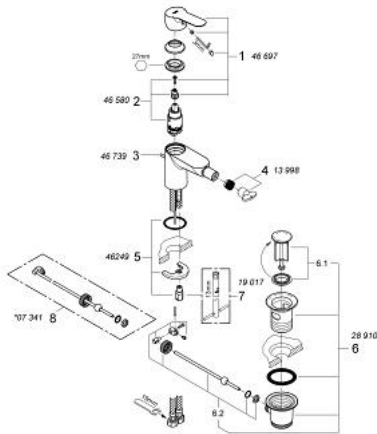

23 331 000 **BAUEDGE BIDET MIXER 1/2"**

PRODUCT DESCRIPTION

- monobloc installation
- metal lever
- GROHE Longlife 28 mm ceramic cartridge
- **GROHE StarLight** chrome finish
- **GROHE EcoJoy** mousseur 5.7 l/min
- rapid installation system
- with ball joint
- pop-up waste set 1 1/4"
- flexible connection hoses

23 331 000 BAUEDGE BIDET MIXER 1/2"

SPARE PARTS

- 1: Lever (Order-nr. 46697000)
 - 2: Cartridge (Order-nr. 46580000)
 - 3: Pop-up rod (Order-nr. 46739000)
 - 4: Flow restrictor (Order-nr. 13998000)
 - 5: Shank mounting kit (Order-nr. 46249000)
 - 6: Pop-up waste set 1 1/4" (Order-nr. 28910000)
 - 6.1: Chrome bath plug (Order-nr. 07182000)
 - 6.2: Eccentric rod (Order-nr. 07052000)
 - 7: Mounting wrench (Order-nr. 19017000)*
 - 8: Eccentric rod (Order-nr. 07341000)*
- * Optional accessories