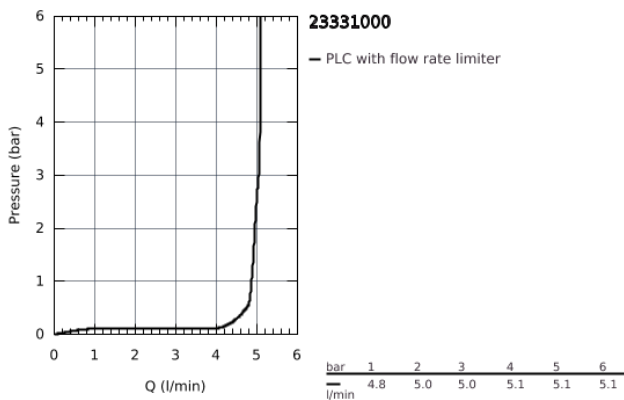

23 331 000 **BAUEDGE BIDET MIXER 1/2"**

PRODUCT DESCRIPTION

- monobloc installation
- metal lever
- GROHE Longlife 28 mm ceramic cartridge
- **GROHE StarLight** chrome finish
- **GROHE EcoJoy** mousseur 5.7 l/min
- rapid installation system
- with ball joint
- pop-up waste set 1 1/4"
- flexible connection hoses

23 331 000 BAUEDGE BIDET MIXER 1/2"

SPARE PARTS

- 1: Lever (Order-nr. 46697000)
 - 2: Cartridge (Order-nr. 46580000)
 - 3: Pop-up rod (Order-nr. 46739000)
 - 4: Flow restrictor (Order-nr. 13998000)
 - 5: Shank mounting kit (Order-nr. 46249000)
 - 6: Pop-up waste set 1 1/4" (Order-nr. 28910000)
 - 6.1: Chrome bath plug (Order-nr. 07182000)
 - 6.2: Eccentric rod (Order-nr. 07052000)
 - 7: Mounting wrench (Order-nr. 19017000)*
 - 8: Eccentric rod (Order-nr. 07341000)*
- * Optional accessories