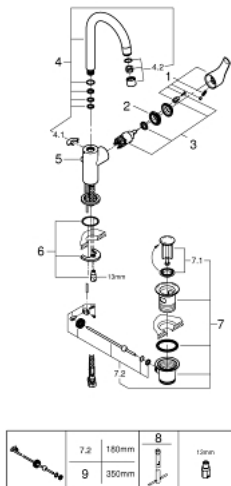

23 537 002 **EUROSMART SINGLE-LEVER BASIN MIXER 1/2"**
L-SIZE

PRODUCT DESCRIPTION

- **GROHE SilkMove** 28 mm ceramic cartridge
- with temperature limiter
- **GROHE StarLight** chrome finish
- **GROHE EcoJoy** mousseur 5.7 l/min
- **GROHE FastFixation** rapid installation system
- swivel tubular spout
- swivel area 360°
- pop-up waste set 1 1/4"
- flexible connection hoses

23 537 002 **EUROSMART SINGLE-LEVER BASIN MIXER 1/2"**
L-SIZE

SPARE PARTS

- 1: Lever (Order-nr. 46900000)
 - 2: Fitting ring (Order-nr. 46715000)
 - 3: Cartridge (Order-nr. 46580000)
 - 4: Swivel tube spout (Order-nr. 13368000)
 - 4.1: Safety ring (Order-nr. 4825700M)
 - 4.2: Mousseur (Order-nr. 13967000)
 - 5: Pop-up rod (Order-nr. 06329000)
 - 6: Shank mounting kit (Order-nr. 46249000)
 - 7: Waste set 1 1/4" (Order-nr. 28910000)
 - 7.1: Plug (Order-nr. 07182000)
 - 7.2: Eccentric rod (Order-nr. 07052000)
 - 8: Mounting wrench (Order-nr. 19017000)*
 - 9: Eccentric rod (Order-nr. 07341000)*
- * Optional accessories