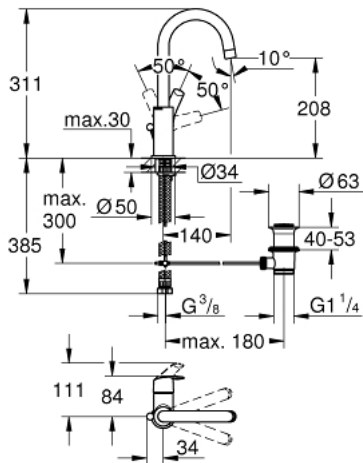

23 537 002 **EUROSMART SINGLE-LEVER BASIN MIXER 1/2"**
L-SIZE

PRODUCT DESCRIPTION

- **GROHE SilkMove** 28 mm ceramic cartridge
- with temperature limiter
- **GROHE StarLight** chrome finish
- **GROHE EcoJoy** mousseur 5.7 l/min
- **GROHE FastFixation** rapid installation system
- swivel tubular spout
- swivel area 360°
- pop-up waste set 1 1/4"
- flexible connection hoses

23 537 002 **EUROSMART SINGLE-LEVER BASIN MIXER 1/2"**
L-SIZE

SPARE PARTS

- 1: Lever (Order-nr. 46900000)
 - 2: Fitting ring (Order-nr. 46715000)
 - 3: Cartridge (Order-nr. 46580000)
 - 4: Swivel tube spout (Order-nr. 13368000)
 - 4.1: Safety ring (Order-nr. 4825700M)
 - 4.2: Mousseur (Order-nr. 13967000)
 - 5: Pop-up rod (Order-nr. 06329000)
 - 6: Shank mounting kit (Order-nr. 46249000)
 - 7: Waste set 1 1/4" (Order-nr. 28910000)
 - 7.1: Plug (Order-nr. 07182000)
 - 7.2: Eccentric rod (Order-nr. 07052000)
 - 8: Mounting wrench (Order-nr. 19017000)*
 - 9: Eccentric rod (Order-nr. 07341000)*
- * Optional accessories