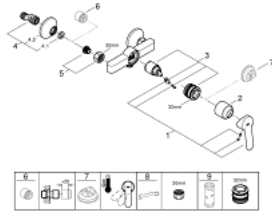

### PRODUCT DESCRIPTION

- wall mounted
- metal lever
- **GROHE Longlife** 35 mm ceramic cartridge
- **GROHE StarLight** chrome finish
- shower bottom outlet 1/2"
- S-unions
- metal wall escutcheon

### SPARE PARTS

- 1: Lever (Order-nr. 46962000)
- 2: Shield (Order-nr. 46899000)
- 3: Cartridge (Order-nr. 46374000)
- 4: S-union (Order-nr. 12075000)
- 4.1: Ball seal dia. 9x6.8 mm (Order-nr. 0138600M)
- 4.2: Escutcheon (Order-nr. 0221000M)
- 5: Screw joint (Order-nr. 45044000)
- 6: Extension 3/4", 20 mm (Order-nr. 0713000M)\*
- 7: Temperature limiter (Order-nr. 46375000)\*
- 8: Special spanner (Order-nr. 19377000)\*
- 9: Socket spanner (Order-nr. 19332000)\*