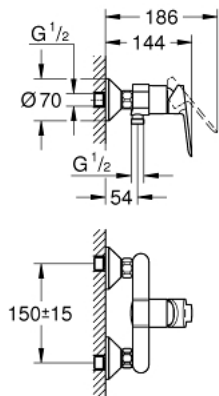

## 23 636 000 BAUEDGE SINGLE-LEVER SHOWER MIXER

### PRODUCT DESCRIPTION

- wall mounted
- metal lever
- **GROHE Longlife** 35 mm ceramic cartridge
- **GROHE StarLight** chrome finish
- shower bottom outlet 1/2"
- S-unions
- metal wall escutcheon

### SPARE PARTS

- 1: Lever (Order-nr. 46962000)
- 2: Shield (Order-nr. 46899000)
- 3: Cartridge (Order-nr. 46374000)
- 4: S-union (Order-nr. 12075000)
- 4.1: Ball seal dia. 9x6.8 mm (Order-nr. 0138600M)
- 4.2: Escutcheon (Order-nr. 0221000M)
- 5: Screw joint (Order-nr. 45044000)
- 6: Extension 3/4", 20 mm (Order-nr. 0713000M)\*
- 7: Temperature limiter (Order-nr. 46375000)\*
- 8: Special spanner (Order-nr. 19377000)\*
- 9: Socket spanner (Order-nr. 19332000)\*