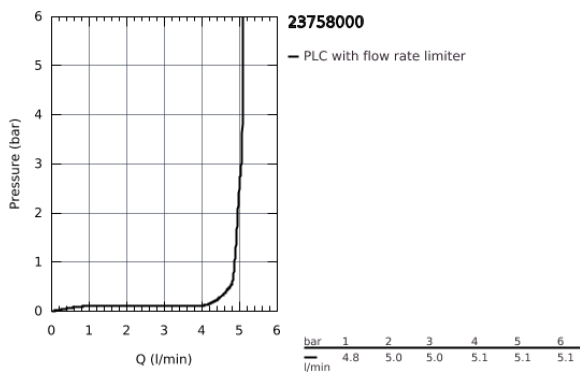

23 758 000 **BAUEDGE BASIN MIXER 1/2"**  
**M-SIZE**

**PRODUCT DESCRIPTION**

- monobloc installation
- metal lever
- GROHE Longlife 28 mm ceramic cartridge
- **GROHE StarLight** chrome finish
- **GROHE EcoJoy** mousseur 5.7 l/min
- rapid installation system
- plastic pop-up waste set 1 1/4"
- flexible connection hoses

23 758 000 **BAUEDGE BASIN MIXER 1/2"**  
**M-SIZE**

**SPARE PARTS**

- 1: Lever (Order-nr. 46697000)
- 2: retaining ring (Order-nr. 46715000)
- 3: Cartridge (Order-nr. 46580000)
- 4: Pop-up rod (Order-nr. 46739000)
- 5: Flow restrictor (Order-nr. 48159000)
- 6: Shank mounting kit (Order-nr. 46249000)
- 7: Pop-up waste set 1 1/4" (Order-nr. 28910000)
- 7.1: Chrome bath plug (Order-nr. 07182000)
- 7.2: Eccentric rod (Order-nr. 07052000)
- 8: Eccentric rod (Order-nr. 07341000)\*
- 9: Mounting wrench (Order-nr. 19017000)\*