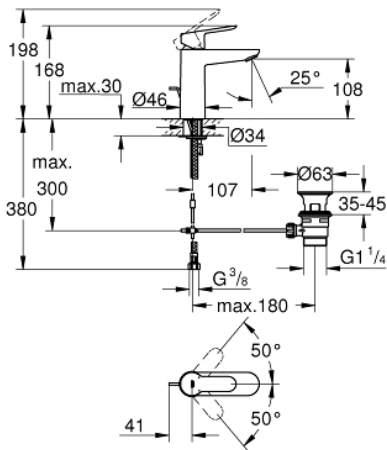

23 758 000 **BAUEDGE BASIN MIXER 1/2"**  
**M-SIZE**

**PRODUCT DESCRIPTION**

- monobloc installation
- metal lever
- GROHE Longlife 28 mm ceramic cartridge
- **GROHE StarLight** chrome finish
- **GROHE EcoJoy** mousseur 5.7 l/min
- rapid installation system
- plastic pop-up waste set 1 1/4"
- flexible connection hoses

23 758 000 **BAUEDGE BASIN MIXER 1/2"**  
**M-SIZE**

**SPARE PARTS**

- 1: Lever (Order-nr. 46697000)
- 2: retaining ring (Order-nr. 46715000)
- 3: Cartridge (Order-nr. 46580000)
- 4: Pop-up rod (Order-nr. 46739000)
- 5: Flow restrictor (Order-nr. 48159000)
- 6: Shank mounting kit (Order-nr. 46249000)
- 7: Pop-up waste set 1 1/4" (Order-nr. 28910000)
- 7.1: Chrome bath plug (Order-nr. 07182000)
- 7.2: Eccentric rod (Order-nr. 07052000)
- 8: Eccentric rod (Order-nr. 07341000)\*
- 9: Mounting wrench (Order-nr. 19017000)\*