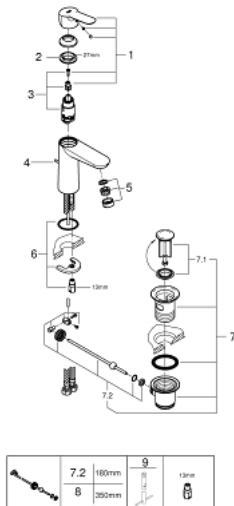

23 758 000 **BAUEDGE BASIN MIXER 1/2"**  
**M-SIZE**

**PRODUCT DESCRIPTION**

- monobloc installation
- metal lever
- GROHE Longlife 28 mm ceramic cartridge
- **GROHE StarLight** chrome finish
- **GROHE EcoJoy** mousseur 5.7 l/min
- rapid installation system
- plastic pop-up waste set 1 1/4"
- flexible connection hoses

23 758 000 **BAUEDGE BASIN MIXER 1/2"**  
**M-SIZE**

**SPARE PARTS**

- 1: Lever (Order-nr. 46697000)
- 2: retaining ring (Order-nr. 46715000)
- 3: Cartridge (Order-nr. 46580000)
- 4: Pop-up rod (Order-nr. 46739000)
- 5: Flow restrictor (Order-nr. 48159000)
- 6: Shank mounting kit (Order-nr. 46249000)
- 7: Pop-up waste set 1 1/4" (Order-nr. 28910000)
- 7.1: Chrome bath plug (Order-nr. 07182000)
- 7.2: Eccentric rod (Order-nr. 07052000)
- 8: Eccentric rod (Order-nr. 07341000)\*
- 9: Mounting wrench (Order-nr. 19017000)\*