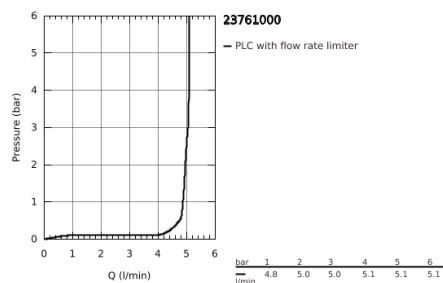

## 23 761 000 BAUEDGE BASIN MIXER 1/2" XL-SIZE

### PRODUCT DESCRIPTION

- monobloc installation
- **for free-standing basins**
- metal lever
- GROHE Longlife 28 mm ceramic cartridge
- **GROHE StarLight** chrome finish
- **GROHE EcoJoy** mousseur 5.7 l/min
- rapid installation system
- smooth body
  
- flexible connection hoses