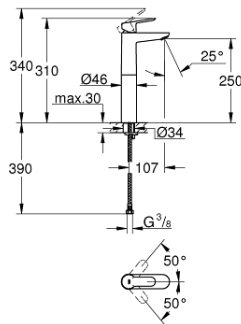

## 23 761 000 BAUEDGE BASIN MIXER 1/2" XL-SIZE

### PRODUCT DESCRIPTION

- monobloc installation
- **for free-standing basins**
- metal lever
- GROHE Longlife 28 mm ceramic cartridge
- **GROHE StarLight** chrome finish
- **GROHE EcoJoy** mousseur 5.7 l/min
- rapid installation system
- smooth body
  
- flexible connection hoses

23 761 000 **BAUEDGE BASIN MIXER 1/2"**  
**XL-SIZE**

**SPARE PARTS**

- 1: Lever (Order-nr. 46697000)
  - 2: retaining ring (Order-nr. 46715000)
  - 3: Cartridge (Order-nr. 46580000)
  - 4: Flow restrictor (Order-nr. 48159000)
  - 5: Shank mounting kit (Order-nr. 46249000)
  - 6: Mounting wrench (Order-nr. 19017000)\*
- \* Optional accessories