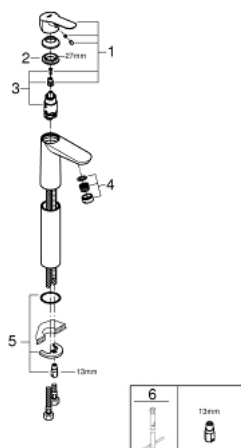

## 23 761 000 BAUEDGE BASIN MIXER 1/2" XL-SIZE

### PRODUCT DESCRIPTION

- monobloc installation
- **for free-standing basins**
- metal lever
- GROHE Longlife 28 mm ceramic cartridge
- **GROHE StarLight** chrome finish
- **GROHE EcoJoy** mousseur 5.7 l/min
- rapid installation system
- smooth body
  
- flexible connection hoses

23 761 000 **BAUEDGE BASIN MIXER 1/2"**  
**XL-SIZE**

**SPARE PARTS**

- 1: Lever (Order-nr. 46697000)
  - 2: retaining ring (Order-nr. 46715000)
  - 3: Cartridge (Order-nr. 46580000)
  - 4: Flow restrictor (Order-nr. 48159000)
  - 5: Shank mounting kit (Order-nr. 46249000)
  - 6: Mounting wrench (Order-nr. 19017000)\*
- \* Optional accessories