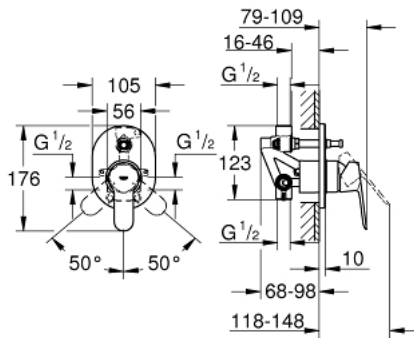

29 039 000 BAUEDGE SINGLE-LEVER BATH/SHOWER MIXER

PRODUCT DESCRIPTION

- concealed installation
- consisting of:
 - set for final installation
 - concealed body (32 963 000)
 - metal lever
 - GROHE Longlife 46 mm ceramic cartridge
- **GROHE StarLight** chrome finish
- adjustable flow rate limiter
- automatic diverter: bath/shower
- escutcheon- and shaft-sealing
- optional temperature limiter

29 039 000 BAUEDGE SINGLE-LEVER BATH/SHOWER MIXER

SPARE PARTS

- 1: Lever (Order-nr. 46698000)
- 2: Escutcheon (Order-nr. 46772000)
- 3: Shield (Order-nr. 09038000)
- 4: Cartridge (Order-nr. 46048000)
- 5: Diverter (Order-nr. 46737000)
- 6: Temperature limiter (Order-nr. 46308000)*
- 7: Extension set (Order-nr. 46191000)*
- 8: Extension set (Order-nr. 46343000)*