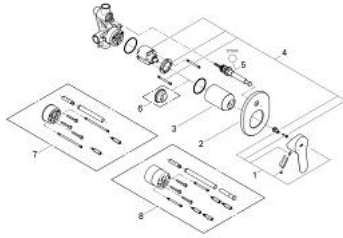

29 039 000 BAUEDGE SINGLE-LEVER BATH/SHOWER MIXER

PRODUCT DESCRIPTION

- concealed installation
- consisting of:
 - set for final installation
 - concealed body (32 963 000)
 - metal lever
 - GROHE Longlife 46 mm ceramic cartridge
- **GROHE StarLight** chrome finish
- adjustable flow rate limiter
- automatic diverter: bath/shower
- escutcheon- and shaft-sealing
- optional temperature limiter

29 039 000 BAUEDGE SINGLE-LEVER BATH/SHOWER MIXER

SPARE PARTS

- 1: Lever (Order-nr. 46698000)
- 2: Escutcheon (Order-nr. 46772000)
- 3: Shield (Order-nr. 09038000)
- 4: Cartridge (Order-nr. 46048000)
- 5: Diverter (Order-nr. 46737000)
- 6: Temperature limiter (Order-nr. 46308000)*
- 7: Extension set (Order-nr. 46191000)*
- 8: Extension set (Order-nr. 46343000)*