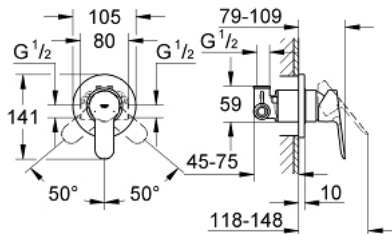

## 29 040 000 BAUEDGE SINGLE-LEVER SHOWER MIXER

### PRODUCT DESCRIPTION

- concealed installation
- consisting of:
  - set for final installation
  - concealed body (32 962 000)
  - metal lever
  - GROHE Longlife 46 mm ceramic cartridge
- **GROHE StarLight** chrome finish
- adjustable flow rate limiter
- escutcheon- and shaft-sealing
- optional temperature limiter

### **SPARE PARTS**

- 1: Lever (Order-nr. 46698000)
- 2: Escutcheon (Order-nr. 46773000)
- 3: Shield (Order-nr. 09038000)
- 4: Cartridge (Order-nr. 46048000)
- 5: Temperature limiter (Order-nr. 46308000)\*
- 6: Extension set (Order-nr. 46191000)\*
- 7: Extension set (Order-nr. 46343000)\*