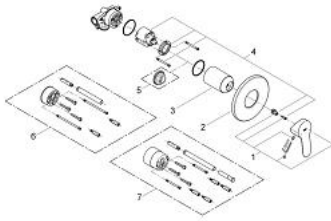

## 29 040 000 BAUEDGE SINGLE-LEVER SHOWER MIXER

### PRODUCT DESCRIPTION

- concealed installation
- consisting of:
  - set for final installation
  - concealed body (32 962 000)
  - metal lever
  - GROHE Longlife 46 mm ceramic cartridge
- **GROHE StarLight** chrome finish
- adjustable flow rate limiter
- escutcheon- and shaft-sealing
- optional temperature limiter

### **SPARE PARTS**

- 1: Lever (Order-nr. 46698000)
- 2: Escutcheon (Order-nr. 46773000)
- 3: Shield (Order-nr. 09038000)
- 4: Cartridge (Order-nr. 46048000)
- 5: Temperature limiter (Order-nr. 46308000)\*
- 6: Extension set (Order-nr. 46191000)\*
- 7: Extension set (Order-nr. 46343000)\*