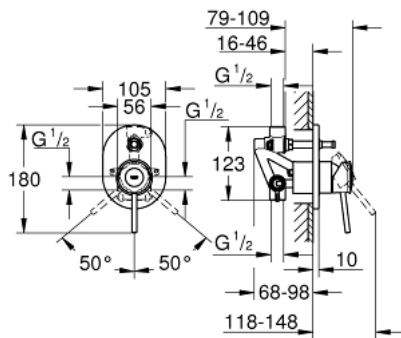

29 047 000 BAUCLASSIC SINGLE-LEVER BATH MIXER

PRODUCT DESCRIPTION

- concealed installation
- set for final installation
- concealed body (32 963 001)
- **GROHE Longlife** 46 mm ceramic cartridge
- **GROHE StarLight** chrome finish
- adjustable flow rate limiter
- automatic diverter: bath/shower
- escutcheon- and shaft-sealing

29 047 000 BAUCLASSIC SINGLE-LEVER BATH MIXER

SPARE PARTS

- 1: Lever (Order-nr. 46762000)
- 2: Escutcheon (Order-nr. 46772000)
- 3: Cap (Order-nr. 09038000)
- 4: Cartridge (Order-nr. 46048000)
- 5: Diverter (Order-nr. 46737000)
- 6: Temperature limiter (Order-nr. 46308000)*
- 7: Extension set (Order-nr. 46191000)*
- 8: Extension set (Order-nr. 46343000)*