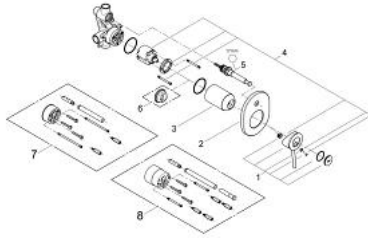

29 047 000 BAUCLASSIC SINGLE-LEVER BATH MIXER

PRODUCT DESCRIPTION

- concealed installation
- set for final installation
- concealed body (32 963 001)
- **GROHE Longlife** 46 mm ceramic cartridge
- **GROHE StarLight** chrome finish
- adjustable flow rate limiter
- automatic diverter: bath/shower
- escutcheon- and shaft-sealing

29 047 000 BAUCLASSIC SINGLE-LEVER BATH MIXER

SPARE PARTS

- 1: Lever (Order-nr. 46762000)
- 2: Escutcheon (Order-nr. 46772000)
- 3: Cap (Order-nr. 09038000)
- 4: Cartridge (Order-nr. 46048000)
- 5: Diverter (Order-nr. 46737000)
- 6: Temperature limiter (Order-nr. 46308000)*
- 7: Extension set (Order-nr. 46191000)*
- 8: Extension set (Order-nr. 46343000)*