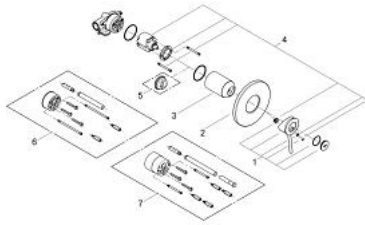

29 048 000 BAUCLASSIC SINGLE-LEVER SHOWER MIXER

PRODUCT DESCRIPTION

- concealed installation
- set for final installation
- concealed body (32 962 001)
- **GROHE Longlife** 46 mm ceramic cartridge
- **GROHE StarLight** chrome finish
- adjustable flow rate limiter
- escutcheon- and shaft-sealing

29 048 000 BAUCLASSIC SINGLE-LEVER SHOWER MIXER

SPARE PARTS

- 1: Lever (Order-nr. 46762000)
- 2: Escutcheon (Order-nr. 46773000)
- 3: Cap (Order-nr. 09038000)
- 4: Cartridge (Order-nr. 46048000)
- 5: Temperature limiter (Order-nr. 46308000)*
- 6: Extension set (Order-nr. 46191000)*
- 7: Extension set (Order-nr. 46343000)*