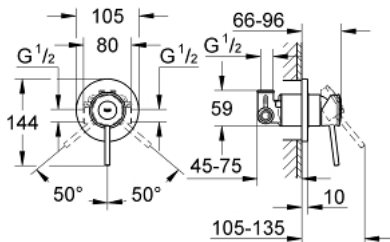

29 048 000 BAUCLASSIC SINGLE-LEVER SHOWER MIXER

PRODUCT DESCRIPTION

- concealed installation
- set for final installation
- concealed body (32 962 001)
- **GROHE Longlife** 46 mm ceramic cartridge
- **GROHE StarLight** chrome finish
- adjustable flow rate limiter
- escutcheon- and shaft-sealing

29 048 000 BAUCLASSIC SINGLE-LEVER SHOWER MIXER

SPARE PARTS

- 1: Lever (Order-nr. 46762000)
- 2: Escutcheon (Order-nr. 46773000)
- 3: Cap (Order-nr. 09038000)
- 4: Cartridge (Order-nr. 46048000)
- 5: Temperature limiter (Order-nr. 46308000)*
- 6: Extension set (Order-nr. 46191000)*
- 7: Extension set (Order-nr. 46343000)*