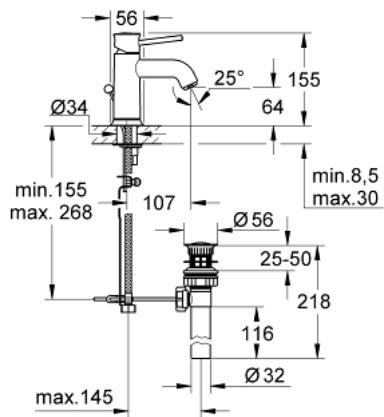

32 862 000 **BAUCLASSIC SINGLE-LEVER BASIN MIXER 1/2"**

**PRODUCT DESCRIPTION**

- GROHE Longlife 28 mm ceramic cartridge
- GROHE StarLight chrome finish
- mousseur
- pop-up waste set 1 1/4"
- flexible connection hoses
- rapid installation system

32 862 000 **BAUCLASSIC SINGLE-LEVER BASIN MIXER 1/2"**

**SPARE PARTS**

- 1: Lever (Order-nr. 46761000)
  - 2: Cartridge (Order-nr. 46580000)
  - 3: Pop-up rod (Order-nr. 06329000)
  - 4: Mousseur (Order-nr. 13952000)
  - 5: Shank mounting kit (Order-nr. 46249000)
  - 6: Mounting wrench (Order-nr. 19017000)\*
- \* Optional accessories