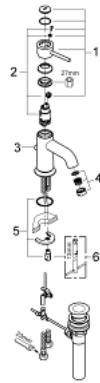

32 862 000 **BAUCLASSIC SINGLE-LEVER BASIN MIXER 1/2"**

**PRODUCT DESCRIPTION**

- GROHE Longlife 28 mm ceramic cartridge
- GROHE StarLight chrome finish
- mousseur
- pop-up waste set 1 1/4"
- flexible connection hoses
- rapid installation system

32 862 000 **BAUCLASSIC SINGLE-LEVER BASIN MIXER 1/2"**

**SPARE PARTS**

- 1: Lever (Order-nr. 46761000)
  - 2: Cartridge (Order-nr. 46580000)
  - 3: Pop-up rod (Order-nr. 06329000)
  - 4: Mousseur (Order-nr. 13952000)
  - 5: Shank mounting kit (Order-nr. 46249000)
  - 6: Mounting wrench (Order-nr. 19017000)\*
- \* Optional accessories