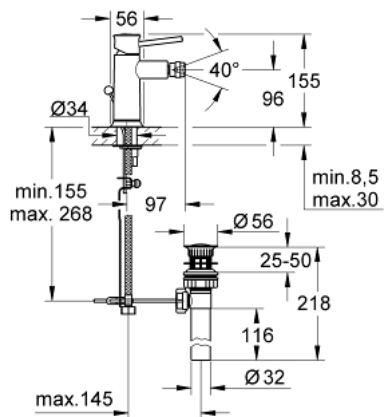

32 864 000 BAUCLASSIC SINGLE-LEVER BIDET MIXER 1/2"

PRODUCT DESCRIPTION

- GROHE Longlife 28 mm ceramic cartridge
- GROHE StarLight chrome finish
- ball-joint mousseur
- pop-up waste set 1 1/4"
- flexible connection hoses
- rapid installation system

32 864 000 BAUCLASSIC SINGLE-LEVER BIDET MIXER 1/2"

SPARE PARTS

- 1: Lever (Order-nr. 46761000)
 - 2: Cartridge (Order-nr. 46580000)
 - 3: Pop-up rod (Order-nr. 06329000)
 - 4: Mousseur (Order-nr. 13952000)
 - 5: Shank mounting kit (Order-nr. 46249000)
 - 6: Mounting wrench (Order-nr. 19017000)*
- * Optional accessories