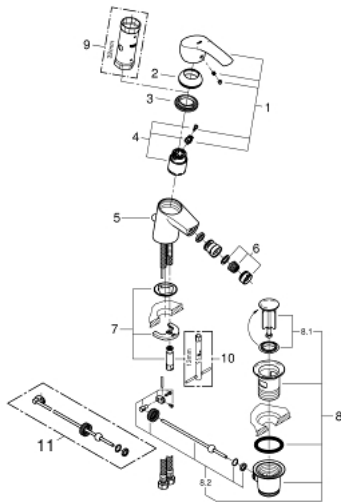

32 929 002 EUROSMART SINGLE-LEVER BIDET MIXER 1/2" S-SIZE

PRODUCT DESCRIPTION

- **GROHE SilkMove** 35 mm ceramic cartridge
- adjustable flow rate limiter
- with temperature limiter
- **GROHE StarLight** chrome finish
- **GROHE EcoJoy** mousseur 5.7 l/min
- **GROHE FastFixation** rapid installation system
- with ball joint
- pop-up waste set 1 1/4"
- flexible connection hoses

32 929 002 **EUROSMART SINGLE-LEVER BIDET MIXER 1/2"**
S-SIZE

SPARE PARTS

- 1: Lever (Order-nr. 46897000)
 - 2: Cap (Order-nr. 46492000)
 - 3: Screw coupling (Order-nr. 46460000)
 - 4: Cartridge (Order-nr. 46374000)
 - 5: Pop-up rod (Order-nr. 06329000)
 - 6: Mousseur (Order-nr. 48159000)
 - 7: Shank mounting kit (Order-nr. 46671000)
 - 8: Waste set 1 1/4" (Order-nr. 28910000)
 - 8.1: Plug (Order-nr. 07182000)
 - 8.2: Eccentric rod (Order-nr. 07052000)
 - 9: Socket Spanner (Order-nr. 19332000)*
 - 10: Mounting wrench (Order-nr. 19017000)*
 - 11: Eccentric rod (Order-nr. 07341000)*
- * Optional accessories