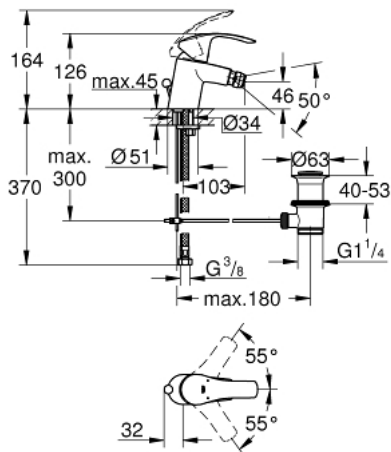

32 929 002 EUROSMART SINGLE-LEVER BIDET MIXER 1/2" S-SIZE

PRODUCT DESCRIPTION

- **GROHE SilkMove** 35 mm ceramic cartridge
- adjustable flow rate limiter
- with temperature limiter
- **GROHE StarLight** chrome finish
- **GROHE EcoJoy** mousseur 5.7 l/min
- **GROHE FastFixation** rapid installation system
- with ball joint
- pop-up waste set 1 1/4"
- flexible connection hoses

32 929 002 **EUROSMART SINGLE-LEVER BIDET MIXER 1/2"**
S-SIZE

SPARE PARTS

- 1: Lever (Order-nr. 46897000)
 - 2: Cap (Order-nr. 46492000)
 - 3: Screw coupling (Order-nr. 46460000)
 - 4: Cartridge (Order-nr. 46374000)
 - 5: Pop-up rod (Order-nr. 06329000)
 - 6: Mousseur (Order-nr. 48159000)
 - 7: Shank mounting kit (Order-nr. 46671000)
 - 8: Waste set 1 1/4" (Order-nr. 28910000)
 - 8.1: Plug (Order-nr. 07182000)
 - 8.2: Eccentric rod (Order-nr. 07052000)
 - 9: Socket Spanner (Order-nr. 19332000)*
 - 10: Mounting wrench (Order-nr. 19017000)*
 - 11: Eccentric rod (Order-nr. 07341000)*
- * Optional accessories