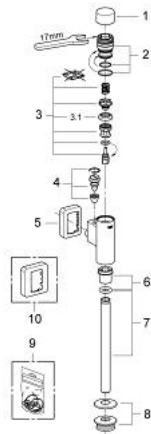

## 37 339 000 RONDO FLUSH VALVE FOR URINAL

### PRODUCT DESCRIPTION

- 1/2"
- brass
- integrated stop valve
- **GROHE StarLight** chrome finish
- with control cap and flush pipe connection
- flow rate adjustment
- flush volume adjustable 1.0 - 4.0 l
- with wall escutcheon
- flush pipe 200 mm
- rubber connector with escutcheon
- flow pressure min 0.5 bar
- operating pressure max 5 bar

### SPARE PARTS

- 1: Press button (Order-nr. 66728000)
  - 2: Actuation unit (Order-nr. 66802000)
  - 3: Piston (Order-nr. 43450000)
  - 3.1: Sleeve (Order-nr. 4376500M)
  - 4: Isolating valves, pair (Order-nr. 43393000)
  - 5: Escutcheon (Order-nr. 66734000)
  - 6: Nut (Order-nr. 42344000)
  - 7: Urinal flush pipe (Order-nr. 37035000)
  - 8: Adapter for urinal (Order-nr. 43818000)
  - 9: Set of seals (Order-nr. 42345000)\*
  - 10: Escutcheon (Order-nr. 37391000)\*
- \* Optional accessories