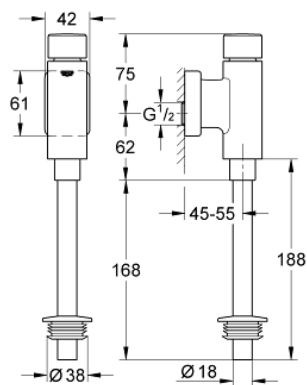

## 37 339 000 RONDO FLUSH VALVE FOR URINAL

### PRODUCT DESCRIPTION

- 1/2"
- brass
- integrated stop valve
- **GROHE StarLight** chrome finish
- with control cap and flush pipe connection
- flow rate adjustment
- flush volume adjustable 1.0 - 4.0 l
- with wall escutcheon
- flush pipe 200 mm
- rubber connector with escutcheon
- flow pressure min 0.5 bar
- operating pressure max 5 bar

### SPARE PARTS

- 1: Press button (Order-nr. 66728000)
  - 2: Actuation unit (Order-nr. 66802000)
  - 3: Piston (Order-nr. 43450000)
  - 3.1: Sleeve (Order-nr. 4376500M)
  - 4: Isolating valves, pair (Order-nr. 43393000)
  - 5: Escutcheon (Order-nr. 66734000)
  - 6: Nut (Order-nr. 42344000)
  - 7: Urinal flush pipe (Order-nr. 37035000)
  - 8: Adapter for urinal (Order-nr. 43818000)
  - 9: Set of seals (Order-nr. 42345000)\*
  - 10: Escutcheon (Order-nr. 37391000)\*
- \* Optional accessories