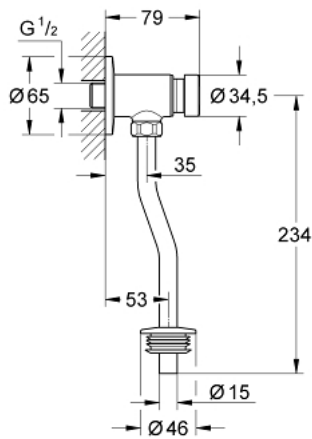

37 396 000 RONDO PRESS URINAL FLUSH VALVE

PRODUCT DESCRIPTION

- 1/2"
- brass
- **GROHE StarLight** chrome finish
- with wall escutcheon

37 396 000 RONDO PRESS URINAL FLUSH VALVE

SPARE PARTS

1: Cartridge (Order-nr. 42434000)

1.1: Replacement kit for seal (Order-nr. 4271500M)

1.2: Rings (Order-nr. 4282000M)