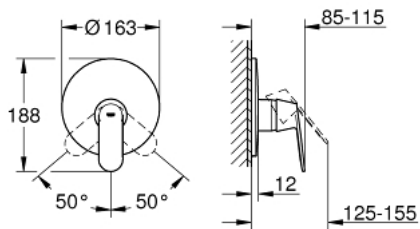

19 383 000 EUROCOSMO SINGLE-LEVER SHOWER MIXER

PRODUCT DESCRIPTION

- final installation for
- 33 964 000
- without concealed body
- **GROHE StarLight** chrome finish
- escutcheon- and shaft-sealing
- wall escutcheon
- covered fixing

19 383 000 EUROCOSMO SINGLE-LEVER SHOWER MIXER

SPARE PARTS

- 1: Lever (Order-nr. 46682000)
 - 2: Escutcheon (Order-nr. 46904000)
 - 3: Cap (Order-nr. 02693000)
 - 4: Temperature limiter (Order-nr. 46308000)*
 - 5: Extension set (Order-nr. 46191000)*
 - 6: Extension set (Order-nr. 46343000)*
- * Optional accessories