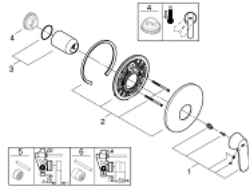

19 383 000 EUROCOSMO SINGLE-LEVER SHOWER MIXER

PRODUCT DESCRIPTION

- final installation for
- 33 964 000
- without concealed body
- **GROHE StarLight** chrome finish
- escutcheon- and shaft-sealing
- wall escutcheon
- covered fixing

19 383 000 EUROCOSMO SINGLE-LEVER SHOWER MIXER

SPARE PARTS

- 1: Lever (Order-nr. 46682000)
 - 2: Escutcheon (Order-nr. 46904000)
 - 3: Cap (Order-nr. 02693000)
 - 4: Temperature limiter (Order-nr. 46308000)*
 - 5: Extension set (Order-nr. 46191000)*
 - 6: Extension set (Order-nr. 46343000)*
- * Optional accessories