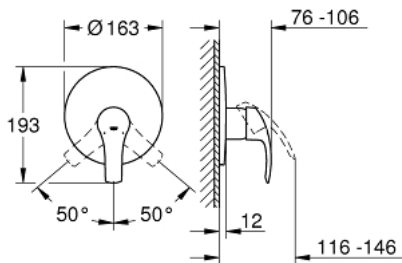

19 451 002 EUROSMART SINGLE-LEVER SHOWER MIXER

PRODUCT DESCRIPTION

- set for final installation for
- 35 501 000
- without concealed body
- metal lever
- **GROHE StarLight** chrome finish
- **GROHE FastFixation** covered fixation
- escutcheon- and shaft-sealing
- metal wall escutcheon

19 451 002 EUROSMART SINGLE-LEVER SHOWER MIXER

SPARE PARTS

- 1: Lever (Order-nr. 46903000)
 - 2: Escutcheon (Order-nr. 46904000)
 - 3: Temperature limiter (Order-nr. 46308000)*
 - 4: Extension set (Order-nr. 46191000)*
 - 5: Extension set (Order-nr. 46343000)*
- * Optional accessories