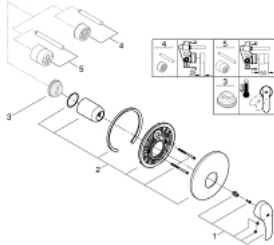

19 451 002 EUROSMART SINGLE-LEVER SHOWER MIXER

PRODUCT DESCRIPTION

- set for final installation for
- 35 501 000
- without concealed body
- metal lever
- **GROHE StarLight** chrome finish
- **GROHE FastFixation** covered fixation
- escutcheon- and shaft-sealing
- metal wall escutcheon

19 451 002 EUROSMART SINGLE-LEVER SHOWER MIXER

SPARE PARTS

- 1: Lever (Order-nr. 46903000)
 - 2: Escutcheon (Order-nr. 46904000)
 - 3: Temperature limiter (Order-nr. 46308000)*
 - 4: Extension set (Order-nr. 46191000)*
 - 5: Extension set (Order-nr. 46343000)*
- * Optional accessories