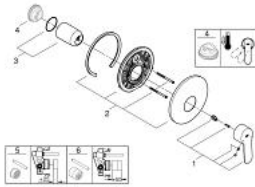

19 507 002 EUROSTYLE COSMOPOLITAN SINGLE-LEVER SHOWER MIXER

PRODUCT DESCRIPTION

- final installation for
- 33 964 000
- without concealed body
- **GROHE StarLight** chrome finish
- escutcheon- and shaft-sealing
- wall escutcheon
- covered fixing

19 507 002 EUROSTYLE COSMOPOLITAN SINGLE-LEVER SHOWER MIXER

SPARE PARTS

- 1: Lever (Order-nr. 46752000)
 - 2: Escutcheon (Order-nr. 46904000)
 - 3: Cap (Order-nr. 02693000)
 - 4: Temperature limiter (Order-nr. 46308000)*
 - 5: Extension set (Order-nr. 46191000)*
 - 6: Extension set (Order-nr. 46343000)*
- * Optional accessories