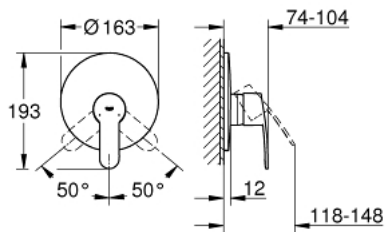

19 507 002 EUROSTYLE COSMOPOLITAN SINGLE-LEVER SHOWER MIXER

PRODUCT DESCRIPTION

- final installation for
- 33 964 000
- without concealed body
- **GROHE StarLight** chrome finish
- escutcheon- and shaft-sealing
- wall escutcheon
- covered fixing

19 507 002 EUROSTYLE COSMOPOLITAN SINGLE-LEVER SHOWER MIXER

SPARE PARTS

- 1: Lever (Order-nr. 46752000)
 - 2: Escutcheon (Order-nr. 46904000)
 - 3: Cap (Order-nr. 02693000)
 - 4: Temperature limiter (Order-nr. 46308000)*
 - 5: Extension set (Order-nr. 46191000)*
 - 6: Extension set (Order-nr. 46343000)*
- * Optional accessories