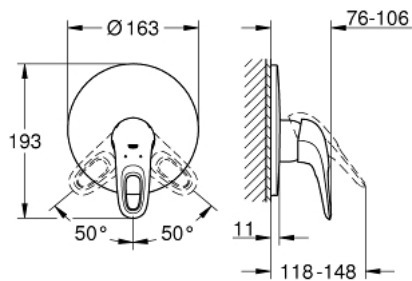

## 19 507 003 EUROSTYLE SINGLE-LEVER SHOWER MIXER

### PRODUCT DESCRIPTION

- final installation for
- 33 964 000
- without concealed body
- loop metal lever
- **GROHE StarLight** chrome finish
- **GROHE FastFixation** covered fixation
- escutcheon- and shaft-sealing
- metal wall escutcheon

### SPARE PARTS

1: Lever (Order-nr. 46940000)

2: Escutcheon (Order-nr. 46904000)

3: Temperature limiter (Order-nr. 46308000)\*

4: Extension set (Order-nr. 46191000)\*

5: Extension set (Order-nr. 46343000)\*