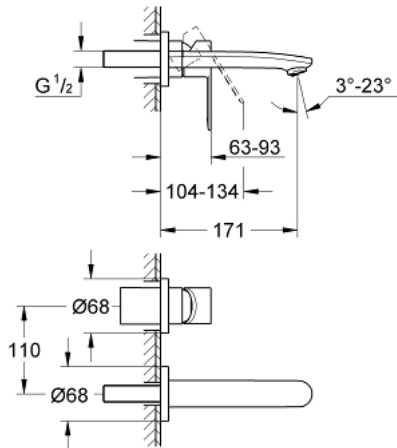

19 571 002 EUROSTYLE COSMOPOLITAN 2-HOLE BASIN MIXER S-SIZE

PRODUCT DESCRIPTION

- wall mounted
- final installation for
- 23 571
- without concealed body
- metal rosette
- **GROHE StarLight** chrome finish
- **GROHE AquaGuide** adjustable mousseur
- centre distance 110 mm
- projection 171 mm

19 571 002 **EUROSTYLE COSMOPOLITAN 2-HOLE BASIN MIXER**
S-SIZE

SPARE PARTS

1: Lever (Order-nr. 46751000)

2: Flow straightener (Order-nr. 64451000)

3: Extension (Order-nr. 46943000)*

* Optional accessories