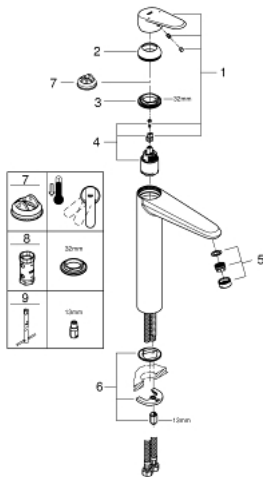

23 432 000 **EURODISC COSMOPOLITAN SINGLE-LEVER BASIN MIXER 1/2"**  
**XL-SIZE**

**PRODUCT DESCRIPTION**

- for free-standing basins
- GROHE SilkMove 35 mm ceramic cartridge
- adjustable flow rate limiter
- GROHE StarLight chrome finish
- GROHE EcoJoy SpeedClean mousseur 5.7 l/min
- GROHE FastFixation Plus installation system
- smooth body
- flexible connection hoses

23 432 000 **EURODISC COSMOPOLITAN SINGLE-LEVER BASIN MIXER 1/2"**  
**XL-SIZE**

**SPARE PARTS**

- 1: Lever (Order-nr. 46738000)
- 2: Cap (Order-nr. 46492000)
- 3: Screw coupling (Order-nr. 46460000)
- 4: Cartridge (Order-nr. 46374000)
- 5: Mousseur (Order-nr. 48159000)
- 6: Shank mounting kit (Order-nr. 46645000)
- 7: Temperature limiter (Order-nr. 46375000)\*
- 8: Socket Spanner (Order-nr. 19332000)\*
- 9: Mounting wrench (Order-nr. 19017000)\*
- \* Optional accessories