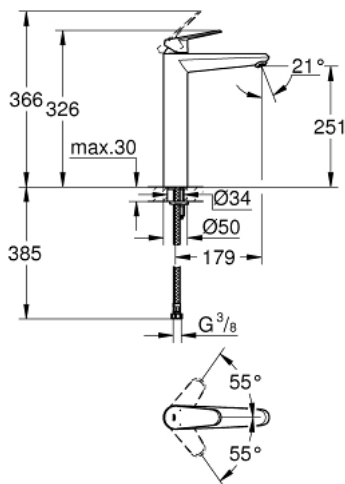

23 432 000 **EURODISC COSMOPOLITAN SINGLE-LEVER BASIN MIXER 1/2"**  
**XL-SIZE**

**PRODUCT DESCRIPTION**

- for free-standing basins
- GROHE SilkMove 35 mm ceramic cartridge
- adjustable flow rate limiter
- GROHE StarLight chrome finish
- GROHE EcoJoy SpeedClean mousseur 5.7 l/min
- GROHE FastFixation Plus installation system
- smooth body
- flexible connection hoses

23 432 000 **EURODISC COSMOPOLITAN SINGLE-LEVER BASIN MIXER 1/2"**  
**XL-SIZE**

**SPARE PARTS**

- 1: Lever (Order-nr. 46738000)
- 2: Cap (Order-nr. 46492000)
- 3: Screw coupling (Order-nr. 46460000)
- 4: Cartridge (Order-nr. 46374000)
- 5: Mousseur (Order-nr. 48159000)
- 6: Shank mounting kit (Order-nr. 46645000)
- 7: Temperature limiter (Order-nr. 46375000)\*
- 8: Socket Spanner (Order-nr. 19332000)\*
- 9: Mounting wrench (Order-nr. 19017000)\*
- \* Optional accessories