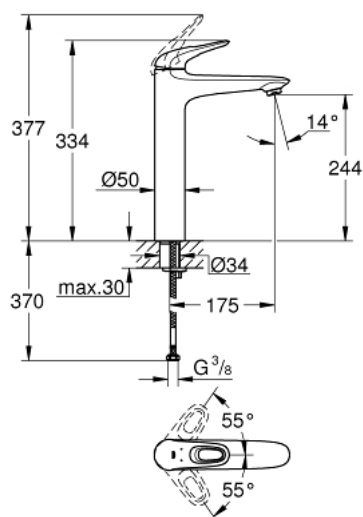

23 570 003 **EUROSTYLE SINGLE-LEVER BASIN MIXER 1/2"**
XL-SIZE

PRODUCT DESCRIPTION

- loop metal lever
- **for free-standing basins**
- **GROHE SilkMove** 35 mm ceramic cartridge
- with temperature limiter
- **GROHE StarLight** chrome finish
- **GROHE EcoJoy** mousseur 5.7 l/min
- **GROHE FastFixation** rapid installation system
- smooth body
- flexible connection hoses

23 570 003 **EUROSTYLE SINGLE-LEVER BASIN MIXER 1/2"**
XL-SIZE

SPARE PARTS

- 1: Lever (Order-nr. 46938000)
 - 2: Cap (Order-nr. 46492000)
 - 3: Screw coupling (Order-nr. 46460000)
 - 4: Cartridge (Order-nr. 46374000)
 - 5: Flow straightener (Order-nr. 46837000)
 - 6: Shank mounting kit (Order-nr. 46671000)
 - 7: Socket Spanner (Order-nr. 19332000)*
 - 8: Mounting wrench (Order-nr. 19017000)*
- * Optional accessories