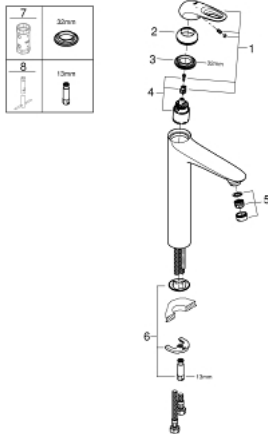

23 570 003 **EUROSTYLE SINGLE-LEVER BASIN MIXER 1/2"**
XL-SIZE

PRODUCT DESCRIPTION

- loop metal lever
- **for free-standing basins**
- **GROHE SilkMove** 35 mm ceramic cartridge
- with temperature limiter
- **GROHE StarLight** chrome finish
- **GROHE EcoJoy** mousseur 5.7 l/min
- **GROHE FastFixation** rapid installation system
- smooth body
- flexible connection hoses

23 570 003 **EUROSTYLE SINGLE-LEVER BASIN MIXER 1/2"**
XL-SIZE

SPARE PARTS

- 1: Lever (Order-nr. 46938000)
 - 2: Cap (Order-nr. 46492000)
 - 3: Screw coupling (Order-nr. 46460000)
 - 4: Cartridge (Order-nr. 46374000)
 - 5: Flow straightener (Order-nr. 46837000)
 - 6: Shank mounting kit (Order-nr. 46671000)
 - 7: Socket Spanner (Order-nr. 19332000)*
 - 8: Mounting wrench (Order-nr. 19017000)*
- * Optional accessories