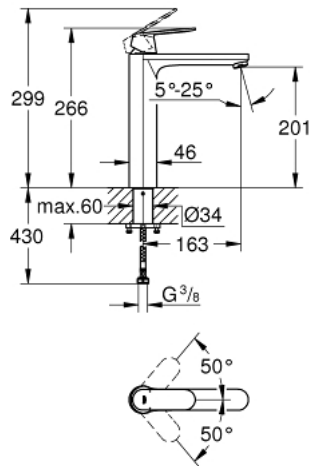

23 921 000 **EUROCOSMO SINGLE-LEVER BASIN MIXER 1/2"**
XL-SIZE

PRODUCT DESCRIPTION

- for free-standing basins
- GROHE SilkMove 28 mm ceramic cartridge
- with temperature limiter
- GROHE StarLight chrome finish
- GROHE EcoJoy mousseur 5.7 l/min
- GROHE AquaGuide adjustable mousseur
- rapid installation system
- smooth body
- flexible connection hoses

23 921 000 **EUROCOSMO SINGLE-LEVER BASIN MIXER 1/2"**
XL-SIZE

SPARE PARTS

- 1: lever (Order-nr. 48525000)
- 2: Fitting ring (Order-nr. 46715000)
- 3: Cartridge (Order-nr. 46580000)
- 4: Flow straightener (Order-nr. 48300000)
- 5: Shank fastening assembly (Order-nr. 48384000)