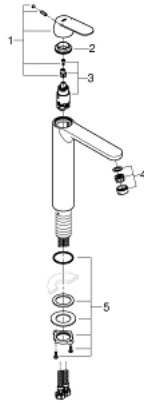

23 921 000 **EUROCOSMO SINGLE-LEVER BASIN MIXER 1/2"**
XL-SIZE

PRODUCT DESCRIPTION

- for free-standing basins
- GROHE SilkMove 28 mm ceramic cartridge
- with temperature limiter
- GROHE StarLight chrome finish
- GROHE EcoJoy mousseur 5.7 l/min
- GROHE AquaGuide adjustable mousseur
- rapid installation system
- smooth body
- flexible connection hoses

23 921 000 **EUROCOSMO SINGLE-LEVER BASIN MIXER 1/2"**
XL-SIZE

SPARE PARTS

- 1: lever (Order-nr. 48525000)
- 2: Fitting ring (Order-nr. 46715000)
- 3: Cartridge (Order-nr. 46580000)
- 4: Flow straightener (Order-nr. 48300000)
- 5: Shank fastening assembly (Order-nr. 48384000)