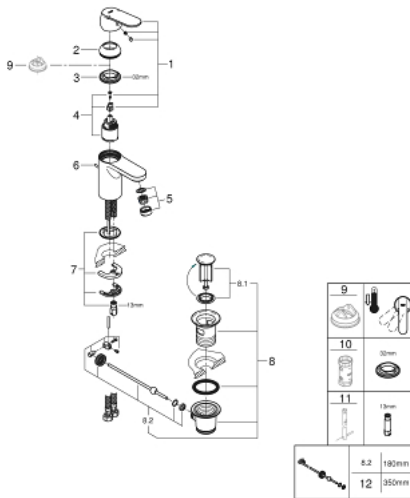

32 825 000 EUROSMART COSMOPOLITAN SINGLE-LEVER BASIN MIXER S-SIZE

PRODUCT DESCRIPTION

- single hole installation
- metal lever
- **GROHE SilkMove** 35 mm ceramic cartridge
- adjustable flow rate limiter
- **GROHE StarLight** chrome finish
- **GROHE FastFixation** installation system with centering support
- mousseur
- pop-up waste set 1 1/4"
- flexible connection hoses
- min. recommended pressure 1.0 bar
- optional temperature limiter ref. no. 46 375 000
- acoustic group I in accordance with DIN 4109

32 825 000 EUROSMART COSMOPOLITAN SINGLE-LEVER BASIN MIXER S-SIZE

SPARE PARTS

- 1: Lever (Order-nr. 46681000)
 - 2: Shield (Order-nr. 46492000)
 - 3: Screw coupling (Order-nr. 46460000)
 - 4: Cartridge (Order-nr. 46374000)
 - 5: Mousseur (Order-nr. 13929000)
 - 6: Pop-up rod (Order-nr. 46739000)
 - 7: Shank mounting kit (Order-nr. 46671000)
 - 8: Pop-up waste set 1 1/4" (Order-nr. 28910000)
 - 8.1: Plug (Order-nr. 07182000)
 - 8.2: Eccentric rod (Order-nr. 07052000)
 - 9: Temperature limiter (Order-nr. 46375000)*
 - 10: Socket spanner (Order-nr. 19332000)*
 - 11: Mounting wrench (Order-nr. 19017000)*
 - 12: Eccentric rod (Order-nr. 07341000)*
- * Optional accessories