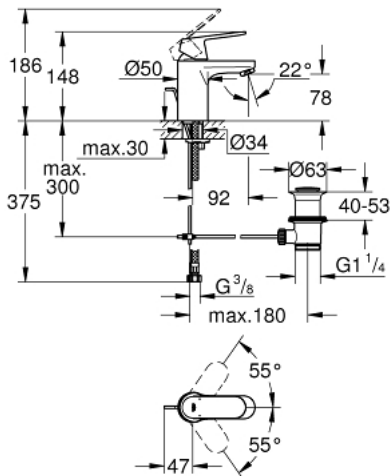

32 825 000 EUROSMART COSMOPOLITAN SINGLE-LEVER BASIN MIXER S-SIZE

PRODUCT DESCRIPTION

- single hole installation
- metal lever
- **GROHE SilkMove** 35 mm ceramic cartridge
- adjustable flow rate limiter
- **GROHE StarLight** chrome finish
- **GROHE FastFixation** installation system with centering support
- mousseur
- pop-up waste set 1 1/4"
- flexible connection hoses
- min. recommended pressure 1.0 bar
- optional temperature limiter ref. no. 46 375 000
- acoustic group I in accordance with DIN 4109

32 825 000 EUROSMART COSMOPOLITAN SINGLE-LEVER BASIN MIXER S-SIZE

SPARE PARTS

- 1: Lever (Order-nr. 46681000)
 - 2: Shield (Order-nr. 46492000)
 - 3: Screw coupling (Order-nr. 46460000)
 - 4: Cartridge (Order-nr. 46374000)
 - 5: Mousseur (Order-nr. 13929000)
 - 6: Pop-up rod (Order-nr. 46739000)
 - 7: Shank mounting kit (Order-nr. 46671000)
 - 8: Pop-up waste set 1 1/4" (Order-nr. 28910000)
 - 8.1: Plug (Order-nr. 07182000)
 - 8.2: Eccentric rod (Order-nr. 07052000)
 - 9: Temperature limiter (Order-nr. 46375000)*
 - 10: Socket spanner (Order-nr. 19332000)*
 - 11: Mounting wrench (Order-nr. 19017000)*
 - 12: Eccentric rod (Order-nr. 07341000)*
- * Optional accessories