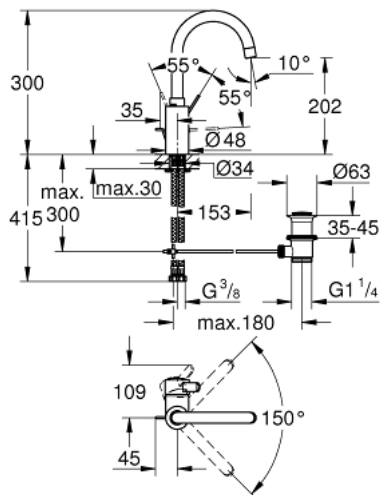

32 830 001 **EUROCOSMO SINGLE-LEVER BASIN MIXER 1/2"**
L-SIZE

PRODUCT DESCRIPTION

- **GROHE SilkMove** 35 mm ceramic cartridge
- adjustable flow rate limiter
- **GROHE StarLight** chrome finish
- **GROHE Zero** isolated inner water ways - lead and nickel free within the faucet
- **GROHE FastFixation** installation system
- mousseur
- swivel tubular spout
- pop-up waste set 1 1/4"
- flexible connection hoses

32 830 001 **EUROCOSMO SINGLE-LEVER BASIN MIXER 1/2"**
L-SIZE

SPARE PARTS

- 1: Lever (Order-nr. 46683000)
 - 2: Cartridge (Order-nr. 46374000)
 - 3: Mousseur (Order-nr. 48418000)
 - 4: Pop-up rod (Order-nr. 46739000)
 - 5: Shank mounting kit (Order-nr. 46671000)
 - 6: Waste set 1 1/4" (Order-nr. 28910000)
 - 6.1: Plug (Order-nr. 07182000)
 - 6.2: Eccentric rod (Order-nr. 07052000)
 - 7: Socket Spanner (Order-nr. 19332000)*
 - 8: Mounting wrench (Order-nr. 19017000)*
 - 9: Eccentric rod (Order-nr. 07341000)*
- * Optional accessories