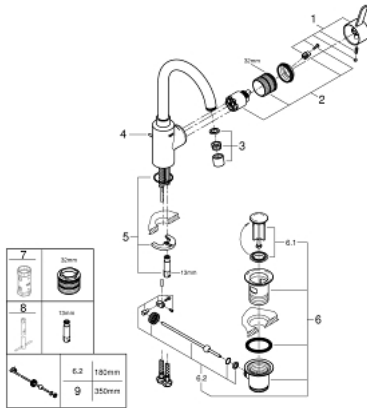

32 830 001 **EUROCOSMO SINGLE-LEVER BASIN MIXER 1/2"**
L-SIZE

PRODUCT DESCRIPTION

- **GROHE SilkMove** 35 mm ceramic cartridge
- adjustable flow rate limiter
- **GROHE StarLight** chrome finish
- **GROHE Zero** isolated inner water ways - lead and nickel free within the faucet
- **GROHE FastFixation** installation system
- mousseur
- swivel tubular spout
- pop-up waste set 1 1/4"
- flexible connection hoses

32 830 001 **EUROCOSMO SINGLE-LEVER BASIN MIXER 1/2"**
L-SIZE

SPARE PARTS

- 1: Lever (Order-nr. 46683000)
 - 2: Cartridge (Order-nr. 46374000)
 - 3: Mousseur (Order-nr. 48418000)
 - 4: Pop-up rod (Order-nr. 46739000)
 - 5: Shank mounting kit (Order-nr. 46671000)
 - 6: Waste set 1 1/4" (Order-nr. 28910000)
 - 6.1: Plug (Order-nr. 07182000)
 - 6.2: Eccentric rod (Order-nr. 07052000)
 - 7: Socket Spanner (Order-nr. 19332000)*
 - 8: Mounting wrench (Order-nr. 19017000)*
 - 9: Eccentric rod (Order-nr. 07341000)*
- * Optional accessories