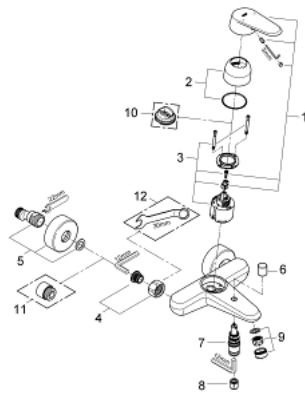

33 390 002 EURODISC COSMOPOLITAN SINGLE-LEVER BATH MIXER 1/2"

PRODUCT DESCRIPTION

- wall mounted
- **GROHE SilkMove** 46 mm ceramic cartridge
- **GROHE StarLight** chrome finish
- adjustable flow rate limiter
- automatic diverter: bath/shower
- mousseur
- integrated non-return valve in shower outlet
- S-unions
- protected against backflow

33 390 002 EURODISC COSMOPOLITAN SINGLE-LEVER BATH MIXER 1/2"

SPARE PARTS

- 1: Lever (Order-nr. 46743000)
 - 2: Cap (Order-nr. 46427000)
 - 3: Cartridge (Order-nr. 46048000)
 - 4: Screw connection 1/2" (Order-nr. 45044000)
 - 5: S-union (Order-nr. 12662000)
 - 6: Diverter knob (Order-nr. 64309000)
 - 7: Diverter (Order-nr. 65655000)
 - 8: Non-return valve (Order-nr. 08565000)
 - 9: Mousseur (Order-nr. 13952000)
 - 10: Temperature limiter (Order-nr. 46308000)*
 - 11: Extension 3/4", 20 mm (Order-nr. 0713000M)*
 - 12: Special spanner (Order-nr. 19377000)*
- * Optional accessories