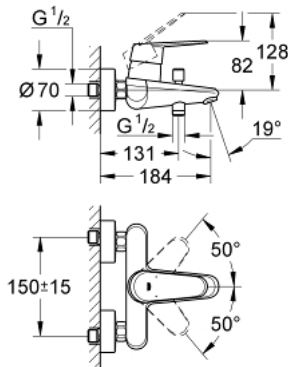

33 390 002 EURODISC COSMOPOLITAN SINGLE-LEVER BATH MIXER 1/2"

PRODUCT DESCRIPTION

- wall mounted
- **GROHE SilkMove** 46 mm ceramic cartridge
- **GROHE StarLight** chrome finish
- adjustable flow rate limiter
- automatic diverter: bath/shower
- mousseur
- integrated non-return valve in shower outlet
- S-unions
- protected against backflow

33 390 002 EURODISC COSMOPOLITAN SINGLE-LEVER BATH MIXER 1/2"

SPARE PARTS

- 1: Lever (Order-nr. 46743000)
 - 2: Cap (Order-nr. 46427000)
 - 3: Cartridge (Order-nr. 46048000)
 - 4: Screw connection 1/2" (Order-nr. 45044000)
 - 5: S-union (Order-nr. 12662000)
 - 6: Diverter knob (Order-nr. 64309000)
 - 7: Diverter (Order-nr. 65655000)
 - 8: Non-return valve (Order-nr. 08565000)
 - 9: Mousseur (Order-nr. 13952000)
 - 10: Temperature limiter (Order-nr. 46308000)*
 - 11: Extension 3/4", 20 mm (Order-nr. 0713000M)*
 - 12: Special spanner (Order-nr. 19377000)*
- * Optional accessories