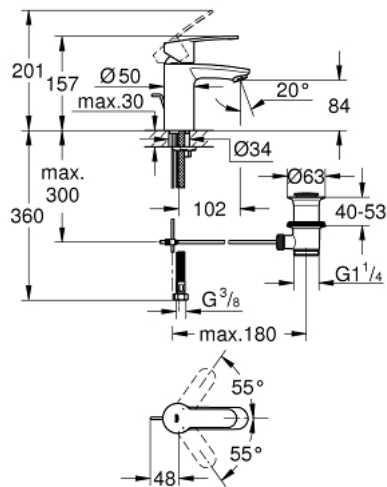

## 33 552 002 EUROSTYLE COSMOPOLITAN SINGLE-LEVER BASIN MIXER 1/2" S-SIZE

### PRODUCT DESCRIPTION

- **GROHE SilkMove** 35 mm ceramic cartridge
- adjustable flow rate limiter
- **GROHE StarLight** chrome finish
- **GROHE FastFixation** installation system
- mousseur
- pop-up waste set 1 1/4"
- flexible connection hoses
- optional temperature limiter ref. no. 46 375
- noise classification 1 in accordance with DIN4109

### SPARE PARTS

- 1: Lever (Order-nr. 46748000)
  - 2: Cap (Order-nr. 46492000)
  - 3: Screw coupling (Order-nr. 46460000)
  - 4: Cartridge (Order-nr. 46374000)
  - 5: Pop-up rod (Order-nr. 46739000)
  - 6: Mousseur (Order-nr. 13929000)
  - 7: Shank mounting kit (Order-nr. 46671000)
  - 8: Waste set 1 1/4" (Order-nr. 28910000)
  - 8.1: Plug (Order-nr. 07182000)
  - 8.2: Eccentric rod (Order-nr. 07052000)
  - 9: Connection hose (Order-nr. 46255000)
  - 10: Temperature limiter (Order-nr. 46375000)\*
  - 11: Socket Spanner (Order-nr. 19332000)\*
  - 12: Mounting wrench (Order-nr. 19017000)\*
  - 13: Eccentric rod (Order-nr. 07341000)\*
- \* Optional accessories