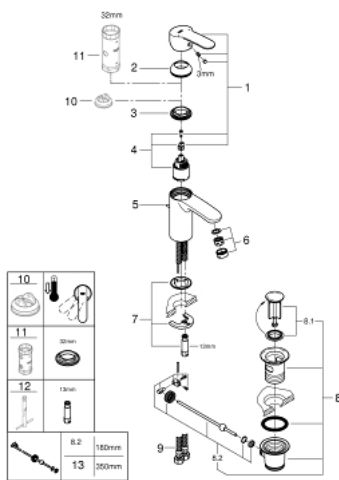

## 33 552 002 EUROSTYLE COSMOPOLITAN SINGLE-LEVER BASIN MIXER 1/2" S-SIZE

### PRODUCT DESCRIPTION

- **GROHE SilkMove** 35 mm ceramic cartridge
- adjustable flow rate limiter
- **GROHE StarLight** chrome finish
- **GROHE FastFixation** installation system
- mousseur
- pop-up waste set 1 1/4"
- flexible connection hoses
- optional temperature limiter ref. no. 46 375
- noise classification 1 in accordance with DIN4109

### SPARE PARTS

- 1: Lever (Order-nr. 46748000)
  - 2: Cap (Order-nr. 46492000)
  - 3: Screw coupling (Order-nr. 46460000)
  - 4: Cartridge (Order-nr. 46374000)
  - 5: Pop-up rod (Order-nr. 46739000)
  - 6: Mousseur (Order-nr. 13929000)
  - 7: Shank mounting kit (Order-nr. 46671000)
  - 8: Waste set 1 1/4" (Order-nr. 28910000)
  - 8.1: Plug (Order-nr. 07182000)
  - 8.2: Eccentric rod (Order-nr. 07052000)
  - 9: Connection hose (Order-nr. 46255000)
  - 10: Temperature limiter (Order-nr. 46375000)\*
  - 11: Socket Spanner (Order-nr. 19332000)\*
  - 12: Mounting wrench (Order-nr. 19017000)\*
  - 13: Eccentric rod (Order-nr. 07341000)\*
- \* Optional accessories