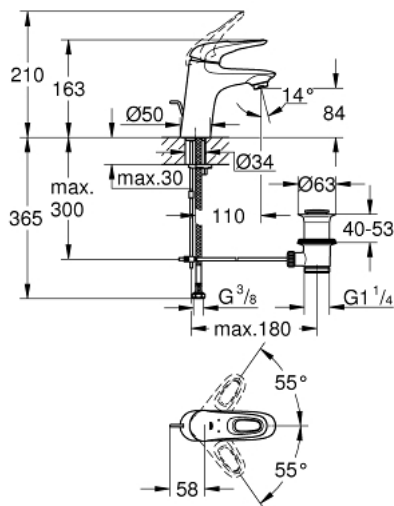

33 558 003 **EUROSTYLE SINGLE-LEVER BASIN MIXER 1/2"**
S-SIZE

PRODUCT DESCRIPTION

- loop metal lever
- **GROHE SilkMove** 35 mm ceramic cartridge
- adjustable flow rate limiter
- with temperature limiter
- **GROHE StarLight** chrome finish
- **GROHE EcoJoy** mousseur 5.7 l/min
- **GROHE FastFixation** rapid installation system
- pop-up waste set 1 1/4"
- flexible connection hoses

33 558 003 **EUROSTYLE SINGLE-LEVER BASIN MIXER 1/2"**
S-SIZE

SPARE PARTS

- 1: Lever (Order-nr. 46938000)
 - 2: Cap (Order-nr. 46492000)
 - 3: Screw coupling (Order-nr. 46460000)
 - 4: Cartridge (Order-nr. 46374000)
 - 5: Pop-up rod (Order-nr. 46739000)
 - 6: Mousseur (Order-nr. 48159000)
 - 7: Shank mounting kit (Order-nr. 46671000)
 - 8: Waste set 1 1/4" (Order-nr. 28910000)
 - 8.1: Plug (Order-nr. 07182000)
 - 8.2: Eccentric rod (Order-nr. 07052000)
 - 9: Eccentric rod (Order-nr. 07341000)*
 - 10: Socket Spanner (Order-nr. 19332000)*
 - 11: Mounting wrench (Order-nr. 19017000)*
- * Optional accessories