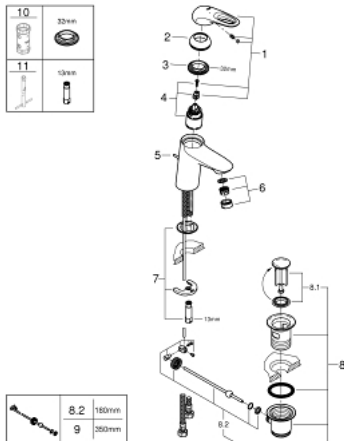

33 558 003 **EUROSTYLE SINGLE-LEVER BASIN MIXER 1/2"**
S-SIZE

PRODUCT DESCRIPTION

- loop metal lever
- **GROHE SilkMove** 35 mm ceramic cartridge
- adjustable flow rate limiter
- with temperature limiter
- **GROHE StarLight** chrome finish
- **GROHE EcoJoy** mousseur 5.7 l/min
- **GROHE FastFixation** rapid installation system
- pop-up waste set 1 1/4"
- flexible connection hoses

33 558 003 **EUROSTYLE SINGLE-LEVER BASIN MIXER 1/2"**
S-SIZE

SPARE PARTS

- 1: Lever (Order-nr. 46938000)
 - 2: Cap (Order-nr. 46492000)
 - 3: Screw coupling (Order-nr. 46460000)
 - 4: Cartridge (Order-nr. 46374000)
 - 5: Pop-up rod (Order-nr. 46739000)
 - 6: Mousseur (Order-nr. 48159000)
 - 7: Shank mounting kit (Order-nr. 46671000)
 - 8: Waste set 1 1/4" (Order-nr. 28910000)
 - 8.1: Plug (Order-nr. 07182000)
 - 8.2: Eccentric rod (Order-nr. 07052000)
 - 9: Eccentric rod (Order-nr. 07341000)*
 - 10: Socket Spanner (Order-nr. 19332000)*
 - 11: Mounting wrench (Order-nr. 19017000)*
- * Optional accessories