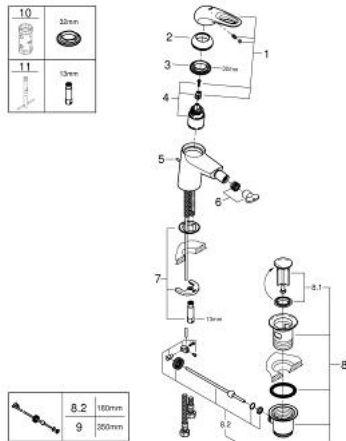

33 565 003 **EUROSTYLE SINGLE-LEVER BIDET MIXER 1/2"**
S-SIZE

PRODUCT DESCRIPTION

- loop metal lever
- **GROHE SilkMove** 35 mm ceramic cartridge
- adjustable flow rate limiter
- with temperature limiter
- **GROHE StarLight** chrome finish
- **GROHE EcoJoy** mousseur 5.7 l/min
- **GROHE FastFixation** rapid installation system
- with ball joint
- pop-up waste set 1 1/4"
- flexible connection hoses

33 565 003 **EUROSTYLE SINGLE-LEVER BIDET MIXER 1/2"**
S-SIZE

SPARE PARTS

- 1: Lever (Order-nr. 46938000)
 - 2: Cap (Order-nr. 46492000)
 - 3: Screw coupling (Order-nr. 46460000)
 - 4: Cartridge (Order-nr. 46374000)
 - 5: Pop-up rod (Order-nr. 46739000)
 - 6: Mousseur (Order-nr. 13998000)
 - 7: Shank mounting kit (Order-nr. 46671000)
 - 8: Waste set 1 1/4" (Order-nr. 28910000)
 - 8.1: Plug (Order-nr. 07182000)
 - 8.2: Eccentric rod (Order-nr. 07052000)
 - 9: Eccentric rod (Order-nr. 07341000)*
 - 10: Socket Spanner (Order-nr. 19332000)*
 - 11: Mounting wrench (Order-nr. 19017000)*
- * Optional accessories