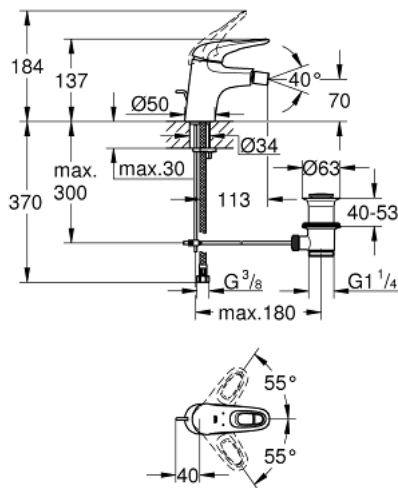

33 565 003 **EUROSTYLE SINGLE-LEVER BIDET MIXER 1/2"**
S-SIZE

PRODUCT DESCRIPTION

- loop metal lever
- **GROHE SilkMove** 35 mm ceramic cartridge
- adjustable flow rate limiter
- with temperature limiter
- **GROHE StarLight** chrome finish
- **GROHE EcoJoy** mousseur 5.7 l/min
- **GROHE FastFixation** rapid installation system
- with ball joint
- pop-up waste set 1 1/4"
- flexible connection hoses

33 565 003 **EUROSTYLE SINGLE-LEVER BIDET MIXER 1/2"**
S-SIZE

SPARE PARTS

- 1: Lever (Order-nr. 46938000)
 - 2: Cap (Order-nr. 46492000)
 - 3: Screw coupling (Order-nr. 46460000)
 - 4: Cartridge (Order-nr. 46374000)
 - 5: Pop-up rod (Order-nr. 46739000)
 - 6: Mousseur (Order-nr. 13998000)
 - 7: Shank mounting kit (Order-nr. 46671000)
 - 8: Waste set 1 1/4" (Order-nr. 28910000)
 - 8.1: Plug (Order-nr. 07182000)
 - 8.2: Eccentric rod (Order-nr. 07052000)
 - 9: Eccentric rod (Order-nr. 07341000)*
 - 10: Socket Spanner (Order-nr. 19332000)*
 - 11: Mounting wrench (Order-nr. 19017000)*
- * Optional accessories