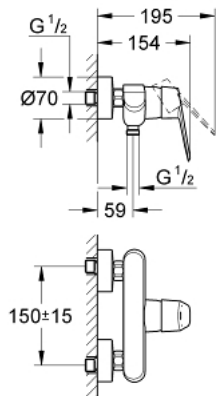

33 569 002 **EURODISC COSMOPOLITAN SINGLE-LEVER SHOWER MIXER 1/2"**

PRODUCT DESCRIPTION

- wall mounted
- **GROHE SilkMove** 46 mm ceramic cartridge
- **GROHE StarLight** chrome finish
- adjustable flow rate limiter
- shower bottom outlet 1/2"
- integrated non-return valve
- S-unions
- protected against backflow

33 569 002 EURODISC COSMOPOLITAN SINGLE-LEVER SHOWER MIXER 1/2"

SPARE PARTS

- 1: Lever (Order-nr. 46743000)
 - 2: Cap (Order-nr. 46427000)
 - 3: Cartridge (Order-nr. 46048000)
 - 4: Screw connection 1/2" (Order-nr. 45044000)
 - 5: S-union (Order-nr. 12662000)
 - 6: Non-return valve (Order-nr. 08565000)
 - 7: Temperature limiter (Order-nr. 46308000)*
 - 8: Extension 3/4", 20 mm (Order-nr. 0713000M)*
 - 9: Special spanner (Order-nr. 19377000)*
- * Optional accessories