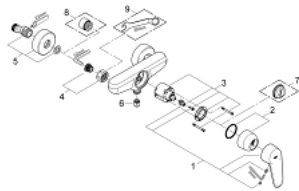

33 569 002 **EURODISC COSMOPOLITAN SINGLE-LEVER SHOWER MIXER 1/2"**

PRODUCT DESCRIPTION

- wall mounted
- **GROHE SilkMove** 46 mm ceramic cartridge
- **GROHE StarLight** chrome finish
- adjustable flow rate limiter
- shower bottom outlet 1/2"
- integrated non-return valve
- S-unions
- protected against backflow

33 569 002 EURODISC COSMOPOLITAN SINGLE-LEVER SHOWER MIXER 1/2"

SPARE PARTS

- 1: Lever (Order-nr. 46743000)
 - 2: Cap (Order-nr. 46427000)
 - 3: Cartridge (Order-nr. 46048000)
 - 4: Screw connection 1/2" (Order-nr. 45044000)
 - 5: S-union (Order-nr. 12662000)
 - 6: Non-return valve (Order-nr. 08565000)
 - 7: Temperature limiter (Order-nr. 46308000)*
 - 8: Extension 3/4", 20 mm (Order-nr. 0713000M)*
 - 9: Special spanner (Order-nr. 19377000)*
- * Optional accessories