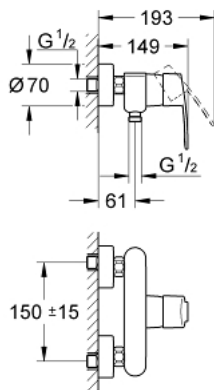

## 33 590 002 EUROSTYLE COSMOPOLITAN SINGLE-LEVER SHOWER MIXER 1/2"

### PRODUCT DESCRIPTION

- wall mounted
- **GROHE SilkMove** 46 mm ceramic cartridge
- **GROHE StarLight** chrome finish
- adjustable flow rate limiter
- shower bottom outlet 1/2"
- integrated non-return valve
- S-unions
- protected against backflow

### SPARE PARTS

- 1: Lever (Order-nr. 46752000)
- 2: Cap (Order-nr. 46427000)
- 3: Cartridge (Order-nr. 46048000)
- 4: Screw connection 1/2" (Order-nr. 45044000)
- 5: S-union (Order-nr. 12662000)
- 6: Non-return valve (Order-nr. 08565000)
- 7: Temperature limiter (Order-nr. 46308000)\*
- 8: Extension 3/4", 20 mm (Order-nr. 0713000M)\*
- 9: Plastic tray (Order-nr. 18383002)\*
- 10: Special spanner (Order-nr. 19377000)\*