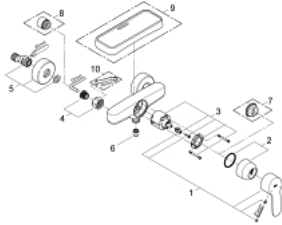

## 33 590 002 EUROSTYLE COSMOPOLITAN SINGLE-LEVER SHOWER MIXER 1/2"

### PRODUCT DESCRIPTION

- wall mounted
- **GROHE SilkMove** 46 mm ceramic cartridge
- **GROHE StarLight** chrome finish
- adjustable flow rate limiter
- shower bottom outlet 1/2"
- integrated non-return valve
- S-unions
- protected against backflow

### SPARE PARTS

- 1: Lever (Order-nr. 46752000)
- 2: Cap (Order-nr. 46427000)
- 3: Cartridge (Order-nr. 46048000)
- 4: Screw connection 1/2" (Order-nr. 45044000)
- 5: S-union (Order-nr. 12662000)
- 6: Non-return valve (Order-nr. 08565000)
- 7: Temperature limiter (Order-nr. 46308000)\*
- 8: Extension 3/4", 20 mm (Order-nr. 0713000M)\*
- 9: Plastic tray (Order-nr. 18383002)\*
- 10: Special spanner (Order-nr. 19377000)\*