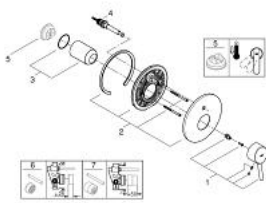

19 346 001 **CONCETTO SINGLE-LEVER BATH MIXER**

PRODUCT DESCRIPTION

- final installation for
- 33 963 000
- without concealed body
- **GROHE StarLight** chrome finish
- automatic diverter: bath/shower
- escutcheon- and shaft-sealing
- wall escutcheon
- covered coupling

19 346 001 **CONCETTO SINGLE-LEVER BATH MIXER**

SPARE PARTS

- 1: Lever (Order-nr. 46723000)
- 2: Escutcheon (Order-nr. 46905000)
- 3: Cap (Order-nr. 06874000)
- 4: Diverter (Order-nr. 46737000)
- 5: Temperature limiter (Order-nr. 46375000)*
- 6: Extension set (Order-nr. 46191000)*
- 7: Extension set (Order-nr. 46343000)*