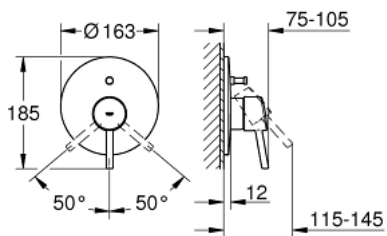

19 346 001 **CONCETTO SINGLE-LEVER BATH MIXER**

PRODUCT DESCRIPTION

- final installation for
- 33 963 000
- without concealed body
- **GROHE StarLight** chrome finish
- automatic diverter: bath/shower
- escutcheon- and shaft-sealing
- wall escutcheon
- covered coupling

19 346 001 **CONCETTO SINGLE-LEVER BATH MIXER**

SPARE PARTS

- 1: Lever (Order-nr. 46723000)
- 2: Escutcheon (Order-nr. 46905000)
- 3: Cap (Order-nr. 06874000)
- 4: Diverter (Order-nr. 46737000)
- 5: Temperature limiter (Order-nr. 46375000)*
- 6: Extension set (Order-nr. 46191000)*
- 7: Extension set (Order-nr. 46343000)*