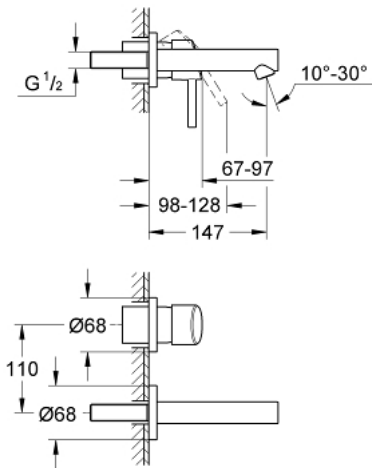

19 575 001 **CONCETTO 2-HOLE BASIN MIXER**
S-SIZE

PRODUCT DESCRIPTION

- wall mounted
- final installation for
- 23 571
- without concealed body
- metal rosette
- **GROHE StarLight** chrome finish
- **GROHE AquaGuide** adjustable mousseur
- centre distance 110 mm
- projection 147 mm

19 575 001 **CONCETTO 2-HOLE BASIN MIXER**
S-SIZE

SPARE PARTS

- 1: Lever (Order-nr. 46756000)
 - 2: Mousseur (Order-nr. 48072000)
 - 3: Extension (Order-nr. 46627000)*
- * Optional accessories