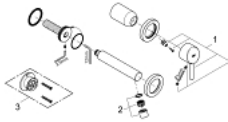

19 575 001 **CONCETTO 2-HOLE BASIN MIXER**
S-SIZE

PRODUCT DESCRIPTION

- wall mounted
- final installation for
- 23 571
- without concealed body
- metal rosette
- **GROHE StarLight** chrome finish
- **GROHE AquaGuide** adjustable mousseur
- centre distance 110 mm
- projection 147 mm

19 575 001 **CONCETTO 2-HOLE BASIN MIXER**
S-SIZE

SPARE PARTS

- 1: Lever (Order-nr. 46756000)
 - 2: Mousseur (Order-nr. 48072000)
 - 3: Extension (Order-nr. 46627000)*
- * Optional accessories