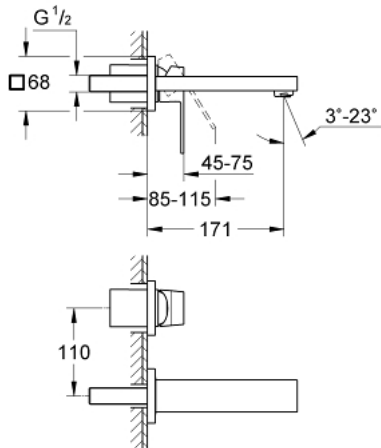

19 895 000 EUROCUBE 2-HOLE BASIN MIXER S-SIZE

PRODUCT DESCRIPTION

- wall mounted
- final installation for
 - 23 200
 - without concealed body
 - metal rosette
 - **GROHE StarLight** chrome finish
 - **GROHE AquaGuide** adjustable mousseur
- centre distance 110 mm
- projection 171 mm

19 895 000 **EUROCUBE 2-HOLE BASIN MIXER**
S-SIZE

SPARE PARTS

1: Lever (Order-nr. 46802000)

2: Flow straightener (Order-nr. 64451000)

3: Extension (Order-nr. 46627000)*

* Optional accessories