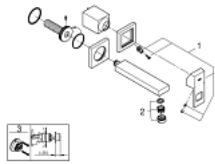

19 895 000 EUROCUBE 2-HOLE BASIN MIXER S-SIZE

PRODUCT DESCRIPTION

- wall mounted
- final installation for
 - 23 200
 - without concealed body
 - metal rosette
 - **GROHE StarLight** chrome finish
 - **GROHE AquaGuide** adjustable mousseur
- centre distance 110 mm
- projection 171 mm

19 895 000 **EUROCUBE 2-HOLE BASIN MIXER**
S-SIZE

SPARE PARTS

1: Lever (Order-nr. 46802000)

2: Flow straightener (Order-nr. 64451000)

3: Extension (Order-nr. 46627000)*

* Optional accessories