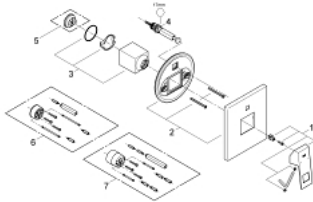

### PRODUCT DESCRIPTION

- final installation for
- 33 963 000
- without concealed body
- **GROHE StarLight** chrome finish
- automatic diverter: bath/shower
- escutcheon- and shaft-sealing
- metal rosette
- covered fixing

### SPARE PARTS

- 1: Lever (Order-nr. 46782000)
- 2: Escutcheon (Order-nr. 46783000)
- 3: Cap (Order-nr. 46784000)
- 4: Repl.kit f.rotary valve (Order-nr. 46785000)
- 5: Temperature limiter (Order-nr. 46375000)\*
- 6: Extension (Order-nr. 46807000)\*
- 7: Extension (Order-nr. 46808000)\*