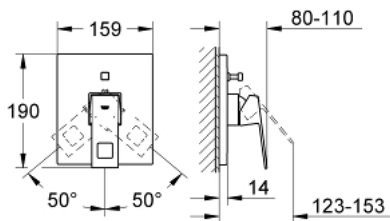

### PRODUCT DESCRIPTION

- final installation for
- 33 963 000
- without concealed body
- **GROHE StarLight** chrome finish
- automatic diverter: bath/shower
- escutcheon- and shaft-sealing
- metal rosette
- covered fixing