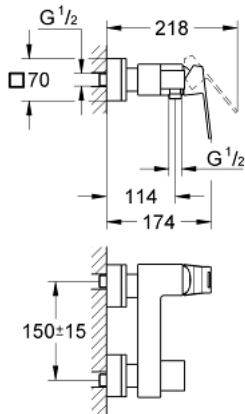

23 145 000 EUROCUBE SINGLE-LEVER SHOWER MIXER 1/2"

PRODUCT DESCRIPTION

- wall mounted
- **GROHE SilkMove** 46 mm ceramic cartridge
- **GROHE StarLight** chrome finish
- adjustable flow rate limiter
- shower bottom outlet with integrated non return-valve
- covered S-unions
- protected against backflow

23 145 000 EUROCUBE SINGLE-LEVER SHOWER MIXER 1/2"

SPARE PARTS

- 1: Lever (Order-nr. 46782000)
 - 2: Cartridge (Order-nr. 46048000)
 - 3: Non-return valve (Order-nr. 08565000)
 - 4: Screw connection 1/2" (Order-nr. 45044000)
 - 5: S-union (Order-nr. 47824000)
 - 6: Special spanner (Order-nr. 19377000)*
 - 7: Temperature limiter (Order-nr. 46375000)*
 - 8: Extension set 1/2", 30 mm (Order-nr. 46238000)*
- * Optional accessories