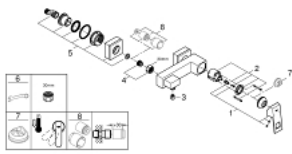

23 145 000 EUROCUBE SINGLE-LEVER SHOWER MIXER 1/2"

PRODUCT DESCRIPTION

- wall mounted
- **GROHE SilkMove** 46 mm ceramic cartridge
- **GROHE StarLight** chrome finish
- adjustable flow rate limiter
- shower bottom outlet with integrated non return-valve
- covered S-unions
- protected against backflow

23 145 000 EUROCUBE SINGLE-LEVER SHOWER MIXER 1/2"

SPARE PARTS

- 1: Lever (Order-nr. 46782000)
 - 2: Cartridge (Order-nr. 46048000)
 - 3: Non-return valve (Order-nr. 08565000)
 - 4: Screw connection 1/2" (Order-nr. 45044000)
 - 5: S-union (Order-nr. 47824000)
 - 6: Special spanner (Order-nr. 19377000)*
 - 7: Temperature limiter (Order-nr. 46375000)*
 - 8: Extension set 1/2", 30 mm (Order-nr. 46238000)*
- * Optional accessories