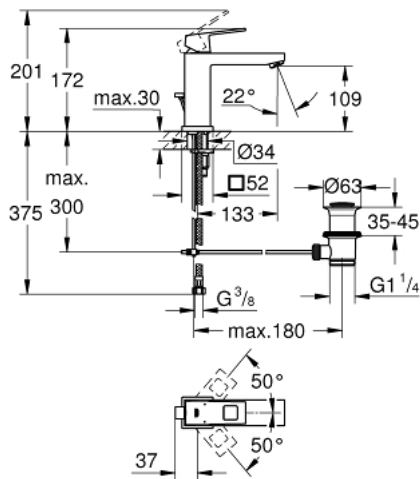

23 445 000 EUROCUBE SINGLE-LEVER BASIN MIXER 1/2" M-SIZE

PRODUCT DESCRIPTION

- GROHE SilkMove 28 mm ceramic cartridge
- with temperature limiter
- GROHE StarLight chrome finish
- GROHE EcoJoy SpeedClean mousseur 5.7 l/min
- GROHE FastFixation Plus installation system
- pop-up waste set 1 1/4"
- flexible connection hoses

23 445 000 **EUROCUBE SINGLE-LEVER BASIN MIXER 1/2"**
M-SIZE

SPARE PARTS

- 1: Lever (Order-nr. 46786000)
- 2: Fitting ring (Order-nr. 46715000)
- 3: Cartridge (Order-nr. 46580000)
- 4: Mousseur (Order-nr. 48159000)
- 5: Pop-up rod (Order-nr. 46787000)
- 6: Shank mounting kit (Order-nr. 46645000)
- 7: Waste set 1 1/4" (Order-nr. 28910000)
- 7.1: Plug (Order-nr. 07182000)
- 7.2: Eccentric rod (Order-nr. 07052000)
- 8: Mounting wrench (Order-nr. 19017000)*
- 9: Eccentric rod (Order-nr. 07341000)*
- * Optional accessories