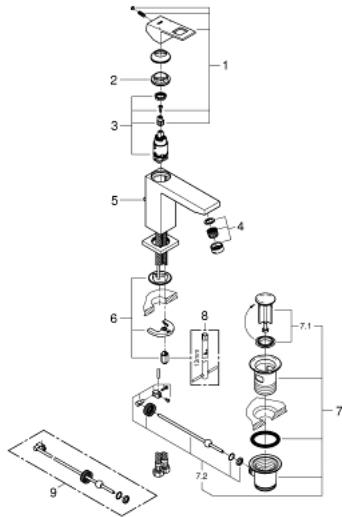

23 445 000 EUROCUBE SINGLE-LEVER BASIN MIXER 1/2" M-SIZE

PRODUCT DESCRIPTION

- GROHE SilkMove 28 mm ceramic cartridge
- with temperature limiter
- GROHE StarLight chrome finish
- GROHE EcoJoy SpeedClean mousseur 5.7 l/min
- GROHE FastFixation Plus installation system
- pop-up waste set 1 1/4"
- flexible connection hoses

23 445 000 **EUROCUBE SINGLE-LEVER BASIN MIXER 1/2"**
M-SIZE

SPARE PARTS

- 1: Lever (Order-nr. 46786000)
- 2: Fitting ring (Order-nr. 46715000)
- 3: Cartridge (Order-nr. 46580000)
- 4: Mousseur (Order-nr. 48159000)
- 5: Pop-up rod (Order-nr. 46787000)
- 6: Shank mounting kit (Order-nr. 46645000)
- 7: Waste set 1 1/4" (Order-nr. 28910000)
- 7.1: Plug (Order-nr. 07182000)
- 7.2: Eccentric rod (Order-nr. 07052000)
- 8: Mounting wrench (Order-nr. 19017000)*
- 9: Eccentric rod (Order-nr. 07341000)*
- * Optional accessories