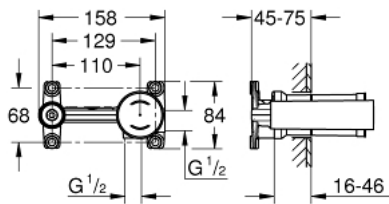

## 23 571 000 CONCEALED BODY FOR OHM SINGLE-LEVER MIXER 1/2", UNIVERSAL CONCEALED BODY

### PRODUCT DESCRIPTION

- for 2-hole basin mixers
- wall installation
- **GROHE SilkMove** 35 mm ceramic cartridge
- adjustable flow rate limiter
- with temperature limiter
- spout can be positioned on the right or left
- DR-brass
- installation device
- with sealing sleeve

### SPARE PARTS

1: Cartridge (Order-nr. 46374000)

2: Socket Spanner (Order-nr. 19332000)\*

3: Extension (Order-nr. 46943000)\*

\* Optional accessories