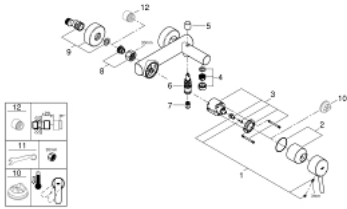

32 211 001 **CONCETTO SINGLE-LEVER BATH MIXER 1/2"**

PRODUCT DESCRIPTION

- wall mounted
- **GROHE SilkMove** 46 mm ceramic cartridge
- **GROHE StarLight** chrome finish
- adjustable flow rate limiter
- automatic diverter: bath/shower
- mousseur
- integrated non-return valve in shower outlet
- S-unions
- protected against backflow

32 211 001 **CONCETTO SINGLE-LEVER BATH MIXER 1/2"**

SPARE PARTS

- 1: Lever (Order-nr. 46723000)
 - 2: Cap (Order-nr. 46578000)
 - 3: Cartridge (Order-nr. 46048000)
 - 4: Mousseur (Order-nr. 13952000)
 - 5: Diverter knob (Order-nr. 64309000)
 - 6: Diverter (Order-nr. 65655000)
 - 7: Non-return valve (Order-nr. 08565000)
 - 8: Screw connection 1/2" (Order-nr. 45044000)
 - 9: S-union (Order-nr. 12662000)
 - 10: Temperature limiter (Order-nr. 46375000)*
 - 11: Special spanner (Order-nr. 19377000)*
 - 12: Extension 3/4", 20 mm (Order-nr. 0713000M)*
- * Optional accessories