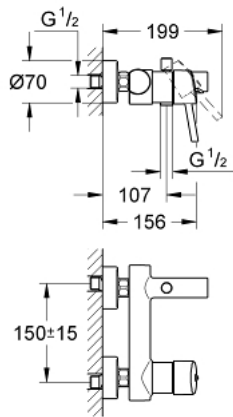

32 211 001 **CONCETTO SINGLE-LEVER BATH MIXER 1/2"**

PRODUCT DESCRIPTION

- wall mounted
- **GROHE SilkMove** 46 mm ceramic cartridge
- **GROHE StarLight** chrome finish
- adjustable flow rate limiter
- automatic diverter: bath/shower
- mousseur
- integrated non-return valve in shower outlet
- S-unions
- protected against backflow

32 211 001 **CONCETTO SINGLE-LEVER BATH MIXER 1/2"**

SPARE PARTS

- 1: Lever (Order-nr. 46723000)
 - 2: Cap (Order-nr. 46578000)
 - 3: Cartridge (Order-nr. 46048000)
 - 4: Mousseur (Order-nr. 13952000)
 - 5: Diverter knob (Order-nr. 64309000)
 - 6: Diverter (Order-nr. 65655000)
 - 7: Non-return valve (Order-nr. 08565000)
 - 8: Screw connection 1/2" (Order-nr. 45044000)
 - 9: S-union (Order-nr. 12662000)
 - 10: Temperature limiter (Order-nr. 46375000)*
 - 11: Special spanner (Order-nr. 19377000)*
 - 12: Extension 3/4", 20 mm (Order-nr. 0713000M)*
- * Optional accessories