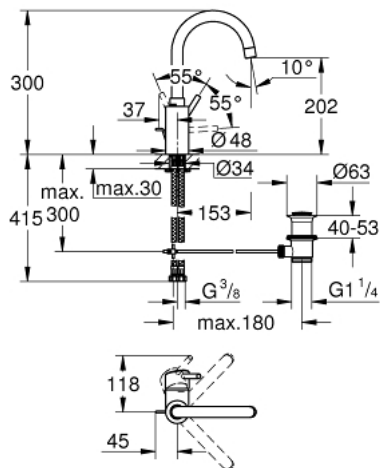

32 629 002 **CONCETTO SINGLE-LEVER BASIN MIXER 1/2"**
L-SIZE

PRODUCT DESCRIPTION

- **GROHE SilkMove** 35 mm ceramic cartridge
- adjustable flow rate limiter
- **GROHE StarLight** chrome finish
- **GROHE Zero** isolated inner water ways - lead and nickel free within the faucet
- **GROHE FastFixation** installation system
- swivel tubular spout
- with stop restriction
- pop-up waste set 1 1/4"
- flexible connection hoses

32 629 002 **CONCETTO SINGLE-LEVER BASIN MIXER 1/2"** **L-SIZE**

SPARE PARTS

- 1: Lever (Order-nr. 46754000)
 - 2: Cartridge (Order-nr. 46374000)
 - 3: Mousseur (Order-nr. 48418000)
 - 4: Safety ring (Order-nr. 48420000)
 - 5: Sealing washer $\varnothing 13,5 \times \varnothing 2,75$ (Order-nr. 0128500M)
 - 6: Pop-up rod (Order-nr. 46739000)
 - 7: Shank mounting kit (Order-nr. 46671000)
 - 8: Waste set 1 1/4" (Order-nr. 28910000)
 - 8.1: Plug (Order-nr. 07182000)
 - 8.2: Eccentric rod (Order-nr. 07052000)
 - 9: Socket Spanner (Order-nr. 19332000)*
 - 10: Mounting wrench (Order-nr. 19017000)*
 - 11: Eccentric rod (Order-nr. 07341000)*
- * Optional accessories