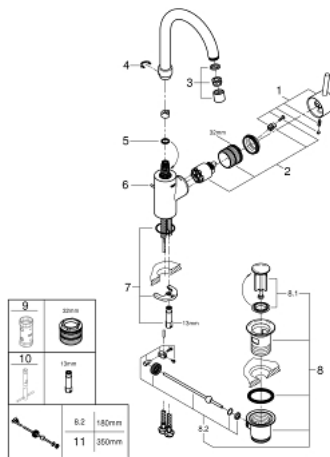

32 629 002 **CONCETTO SINGLE-LEVER BASIN MIXER 1/2"**
L-SIZE

PRODUCT DESCRIPTION

- **GROHE SilkMove** 35 mm ceramic cartridge
- adjustable flow rate limiter
- **GROHE StarLight** chrome finish
- **GROHE Zero** isolated inner water ways - lead and nickel free within the faucet
- **GROHE FastFixation** installation system
- swivel tubular spout
- with stop restriction
- pop-up waste set 1 1/4"
- flexible connection hoses

32 629 002 **CONCETTO SINGLE-LEVER BASIN MIXER 1/2"** **L-SIZE**

SPARE PARTS

- 1: Lever (Order-nr. 46754000)
 - 2: Cartridge (Order-nr. 46374000)
 - 3: Mousseur (Order-nr. 48418000)
 - 4: Safety ring (Order-nr. 48420000)
 - 5: Sealing washer $\varnothing 13,5 \times \varnothing 2,75$ (Order-nr. 0128500M)
 - 6: Pop-up rod (Order-nr. 46739000)
 - 7: Shank mounting kit (Order-nr. 46671000)
 - 8: Waste set 1 1/4" (Order-nr. 28910000)
 - 8.1: Plug (Order-nr. 07182000)
 - 8.2: Eccentric rod (Order-nr. 07052000)
 - 9: Socket Spanner (Order-nr. 19332000)*
 - 10: Mounting wrench (Order-nr. 19017000)*
 - 11: Eccentric rod (Order-nr. 07341000)*
- * Optional accessories