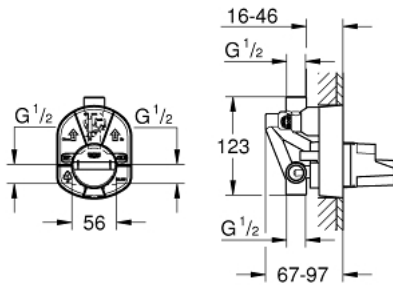

## 33 963 000 CONCEALED BODY FOR OHM SINGLE-LEVER MIXER 1/2" CONCEALED BODY

### PRODUCT DESCRIPTION

- for bath and shower
- without finishing trim set
- wall installation
- **GROHE SilkMove** 46 mm ceramic cartridge
- adjustable flow rate limiter
- top and bottom outlet 1/2"
- cap included
- diverter in set for final installation
- clockwise thread

33 963 000 **CONCEALED BODY FOR OHM SINGLE-LEVER MIXER 1/2"**  
**CONCEALED BODY**

**SPARE PARTS**

1: Cartridge (Order-nr. 46048000)