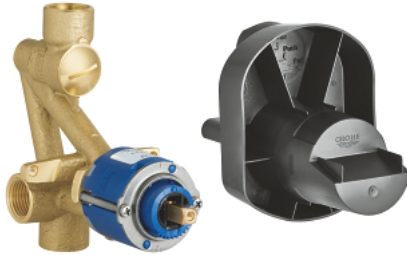

## 33 963 000 CONCEALED BODY FOR OHM SINGLE-LEVER MIXER 1/2" CONCEALED BODY

### PRODUCT DESCRIPTION

- for bath and shower
- without finishing trim set
- wall installation
- **GROHE SilkMove** 46 mm ceramic cartridge
- adjustable flow rate limiter
- top and bottom outlet 1/2"
- cap included
- diverter in set for final installation
- clockwise thread

33 963 000 **CONCEALED BODY FOR OHM SINGLE-LEVER MIXER 1/2"**  
**CONCEALED BODY**

**SPARE PARTS**

1: Cartridge (Order-nr. 46048000)