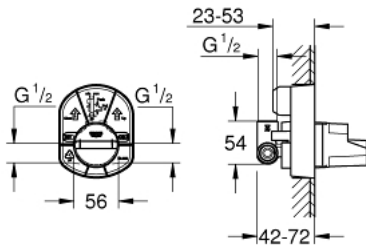

33 964 000 CONCEALED BODY FOR OHM SINGLE-LEVER MIXER 1/2" CONCEALED BODY

PRODUCT DESCRIPTION

- for shower
- without finishing trim set
- wall installation
- **GROHE SilkMove** 46 mm ceramic cartridge
- adjustable flow rate limiter
- top outlet 1/2"
- clockwise thread

33 964 000 **CONCEALED BODY FOR OHM SINGLE-LEVER MIXER 1/2"**
CONCEALED BODY

SPARE PARTS

1: Cartridge (Order-nr. 46048000)