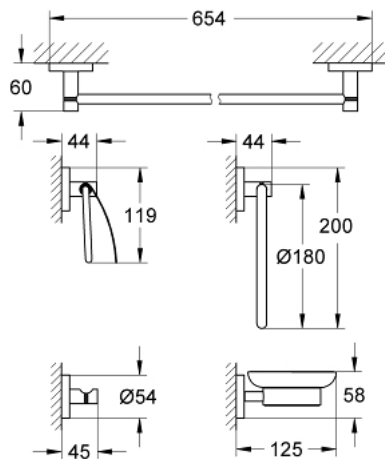

40 344 001 ESSENTIALS MASTER BATHROOM ACCESSORIES SET 5-IN-1

PRODUCT DESCRIPTION

- material: glass / metal
- Consisting of:
 - towel ring (40 365 001)
 - towel rail, 600 mm (40 366 001)
 - robe hook (40 364 001)
 - paper holder with cover (40 367 001)
 - soap dish with holder (40 444 001)
- concealed fastening
- **GROHE StarLight** chrome finish
- suitable for screwing (including screws and dowels) or gluing (glue 40 915 000 sold separately)

40 344 001 **ESSENTIALS MASTER BATHROOM ACCESSORIES SET 5-IN-1**

SPARE PARTS, October 2014 – now

1: Soap dish (Order-nr. 40368001)