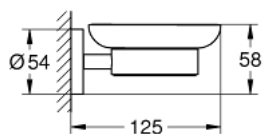

### PRODUCT DESCRIPTION

- material: glass / metal
- Consisting of:
  - holder (40 369 001)
  - soap dish (40 368 001)
  - concealed fastening
- **GROHE StarLight** chrome finish
- suitable for screwing (including screws and dowels) or gluing (glue 40 915 000 sold separately)