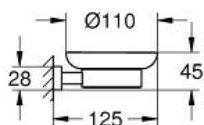

ESSENTIALS CUBE
Master bathroom accessories set
5-in-1

MODEL # 40758001

Pure Freude
an Wasser

GROHE

Product Description:

ESSENTIALS CUBE

Master bathroom accessories set 5-in-1

Standard Specification:

material: glass / metal

consisting of:

soap dish with holder (40 754 001)

towel rail, 558 mm (40 509 001)

toilet paper holder (40 507 001)

robe hook (40 511 001)

towel ring (40 510 001)

concealed fastening

GROHE StarLight chrome finish

Color:

□ 40758001 chrome