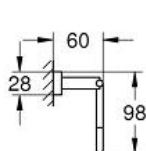

ESSENTIALS CUBE
Master bathroom accessories set
5-in-1

MODEL # 40758001

Pure Freude
an Wasser

GROHE

Product Description:

ESSENTIALS CUBE

Master bathroom accessories set 5-in-1

Standard Specification:

material: glass / metal

consisting of:

soap dish with holder (40 754 001)

towel rail, 558 mm (40 509 001)

toilet paper holder (40 507 001)

robe hook (40 511 001)

towel ring (40 510 001)

concealed fastening

GROHE StarLight chrome finish

Color:

□ 40758001 chrome