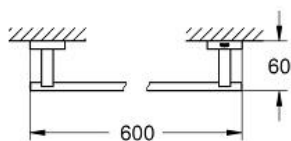

ESSENTIALS CUBE
Master bathroom accessories set
5-in-1

MODEL # 40758001

Pure Freude
an Wasser

GROHE

Product Description:

ESSENTIALS CUBE

Master bathroom accessories set 5-in-1

Standard Specification:

material: glass / metal

consisting of:

soap dish with holder (40 754 001)

towel rail, 558 mm (40 509 001)

toilet paper holder (40 507 001)

robe hook (40 511 001)

towel ring (40 510 001)

concealed fastening

GROHE StarLight chrome finish

Color:

□ 40758001 chrome