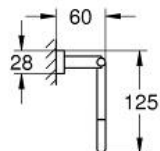

ESSENTIALS CUBE
Master bathroom accessories set
5-in-1

MODEL # 40758001

Pure Freude
an Wasser

GROHE

Product Description:

ESSENTIALS CUBE

Master bathroom accessories set 5-in-1

Standard Specification:

material: glass / metal

consisting of:

soap dish with holder (40 754 001)

towel rail, 558 mm (40 509 001)

toilet paper holder (40 507 001)

robe hook (40 511 001)

towel ring (40 510 001)

concealed fastening

GROHE StarLight chrome finish

Color:

□ 40758001 chrome