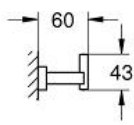

ESSENTIALS CUBE
Master bathroom accessories set
5-in-1

MODEL # 40758001

Pure Freude
an Wasser

GROHE

Product Description:

ESSENTIALS CUBE

Master bathroom accessories set 5-in-1

Standard Specification:

material: glass / metal

consisting of:

soap dish with holder (40 754 001)

towel rail, 558 mm (40 509 001)

toilet paper holder (40 507 001)

robe hook (40 511 001)

towel ring (40 510 001)

concealed fastening

GROHE StarLight chrome finish

Color:

□ 40758001 chrome