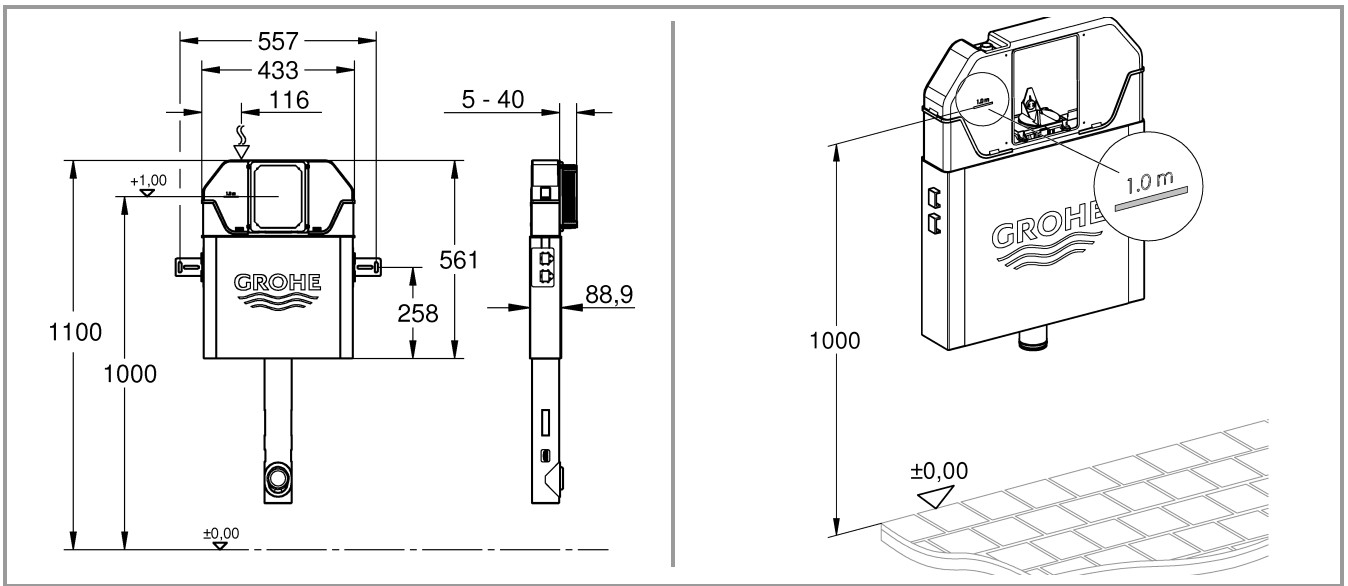

SOLO Slim Cistern
DESIGN + ENGINEERING
GROHE GERMANY

99.1472.031/ÄM 246590/03.20

www.grohe.com

*Pure Freude
an Wasser*

1a

1b

2

3