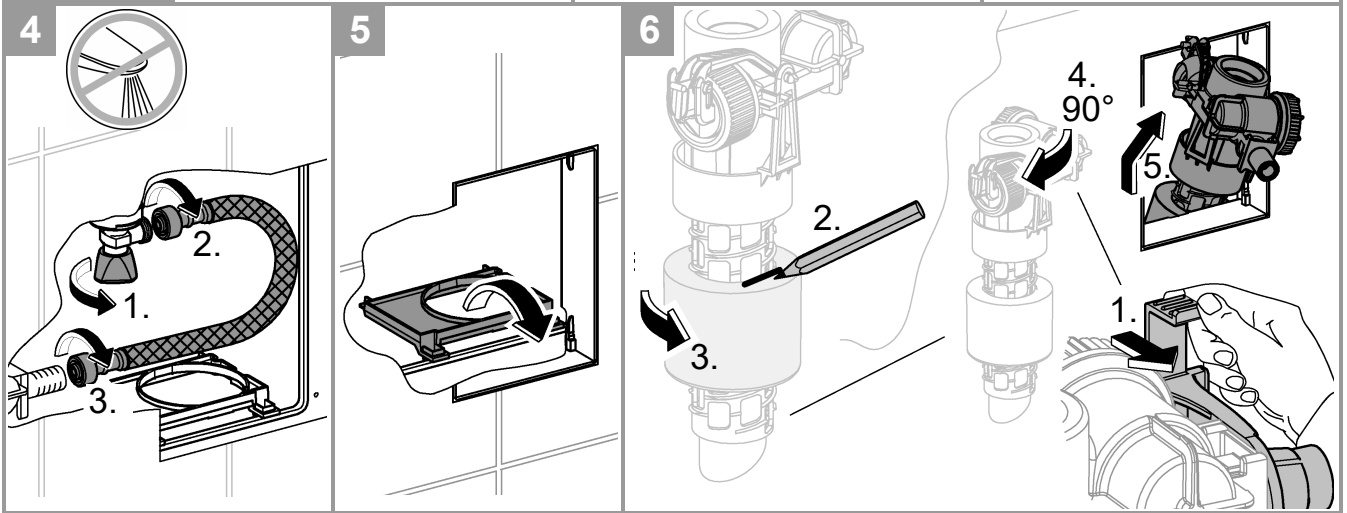

SOLO Slim Cistern
DESIGN + ENGINEERING
GROHE GERMANY

99.1472.031/ÄM 246590/03.20

www.grohe.com

*Pure Freude
an Wasser*

1a

1b

2

3