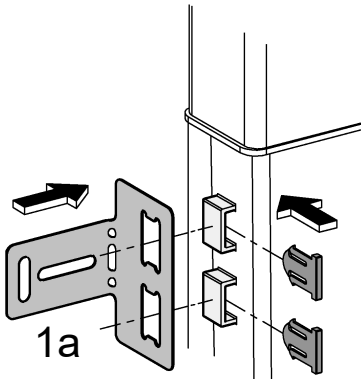

SOLO Slim Cistern
DESIGN + ENGINEERING
GROHE GERMANY

99.1472.031/ÄM 246590/03.20

www.grohe.com

*Pure Freude
an Wasser*

1a

1b

2

3