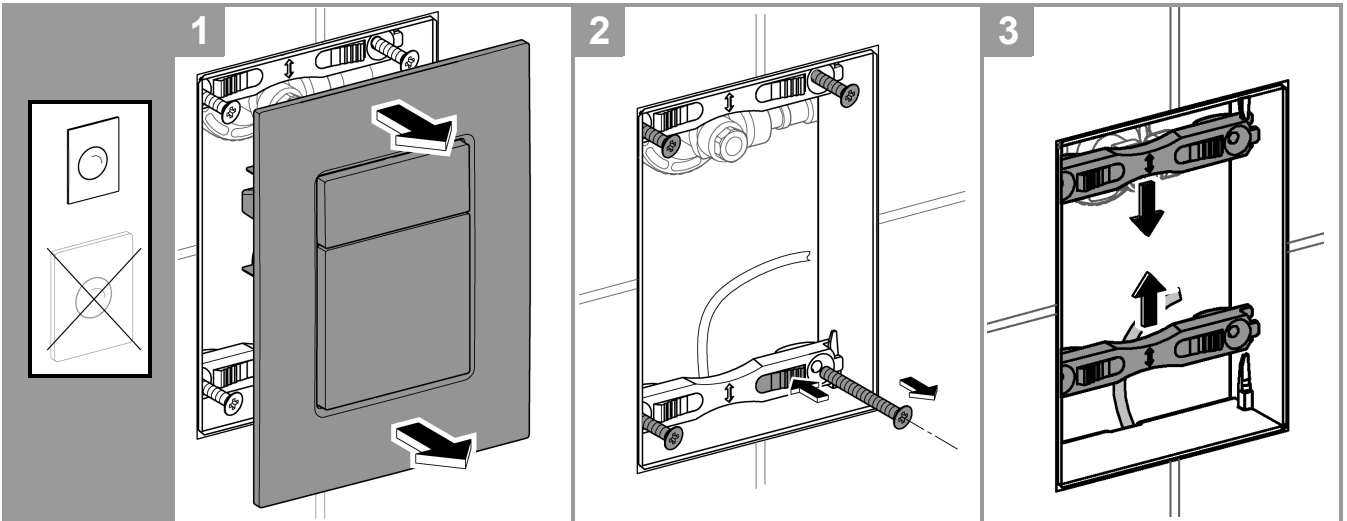

SOLO Slim Cistern
DESIGN + ENGINEERING
GROHE GERMANY

99.1472.031/ÄM 246590/03.20

www.grohe.com

*Pure Freude
an Wasser*

1a

1b

2

3