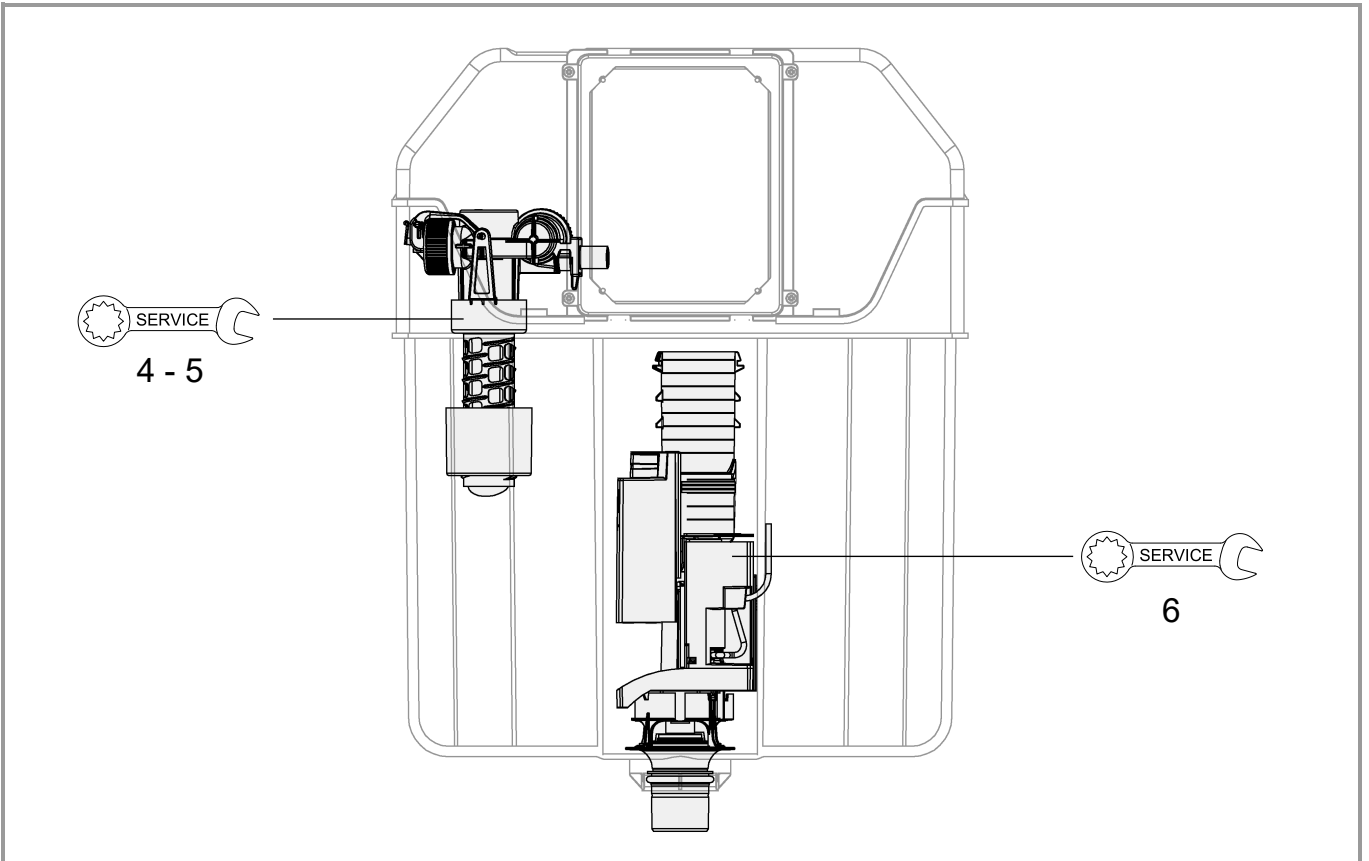

SOLO Slim Cistern
DESIGN + ENGINEERING
GROHE GERMANY

99.1472.031/ÄM 246590/03.20

www.grohe.com

*Pure Freude
an Wasser*

1a

1b

2

3