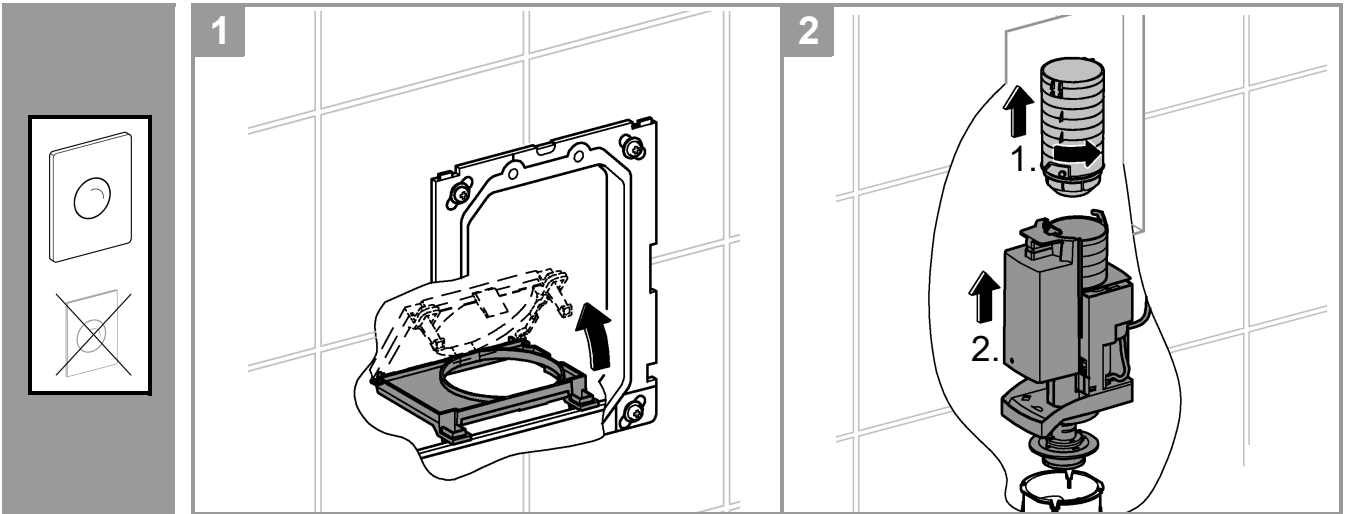

SOLO Slim Cistern
DESIGN + ENGINEERING
GROHE GERMANY

99.1472.031/ÄM 246590/03.20

www.grohe.com

*Pure Freude
an Wasser*

1a

1b

2

3