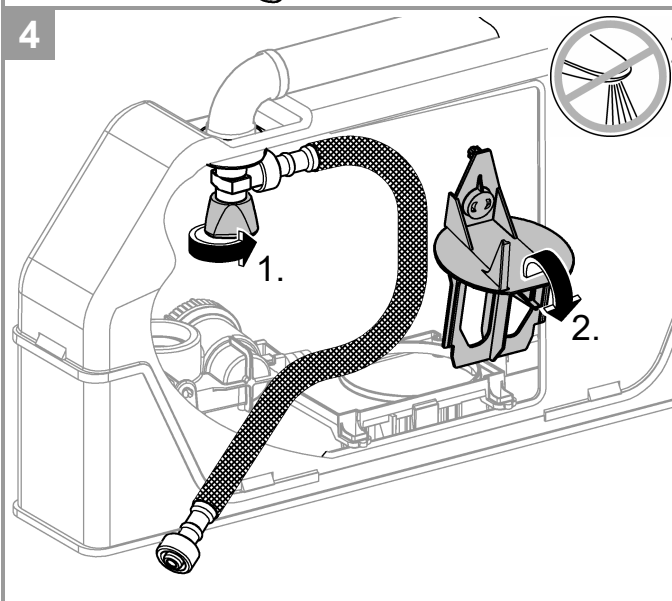

SOLO Slim Cistern
DESIGN + ENGINEERING
GROHE GERMANY

99.1472.031/ÄM 246590/03.20

www.grohe.com

*Pure Freude
an Wasser*

1a

1b

2

3