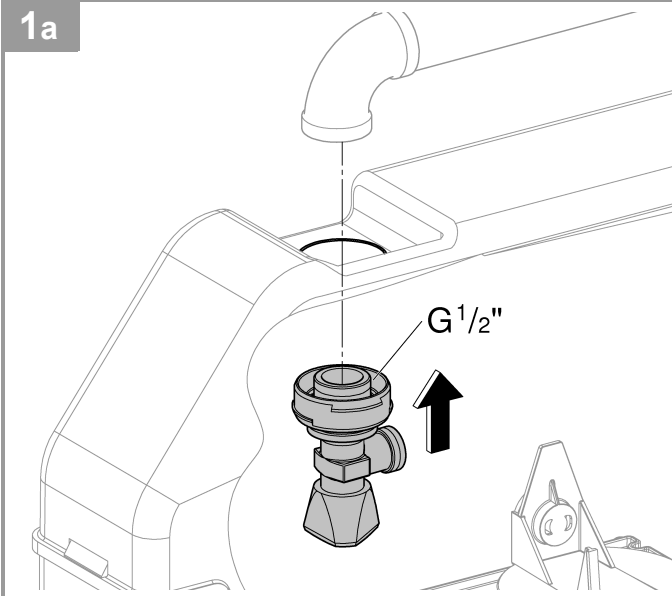

SOLO Slim Cistern
DESIGN + ENGINEERING
GROHE GERMANY

99.1472.031/ÄM 246590/03.20

www.grohe.com

*Pure Freude
an Wasser*

1a

1b

2

3