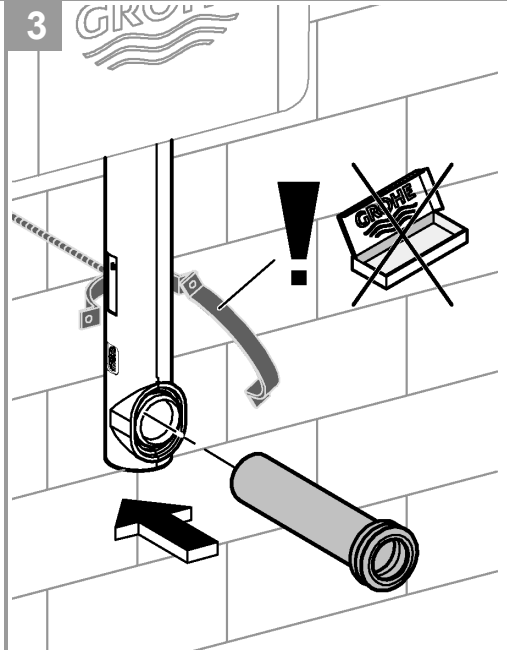

SOLO Slim Cistern
DESIGN + ENGINEERING
GROHE GERMANY

99.1472.031/ÄM 246590/03.20

www.grohe.com

*Pure Freude
an Wasser*

1a

1b

2

3