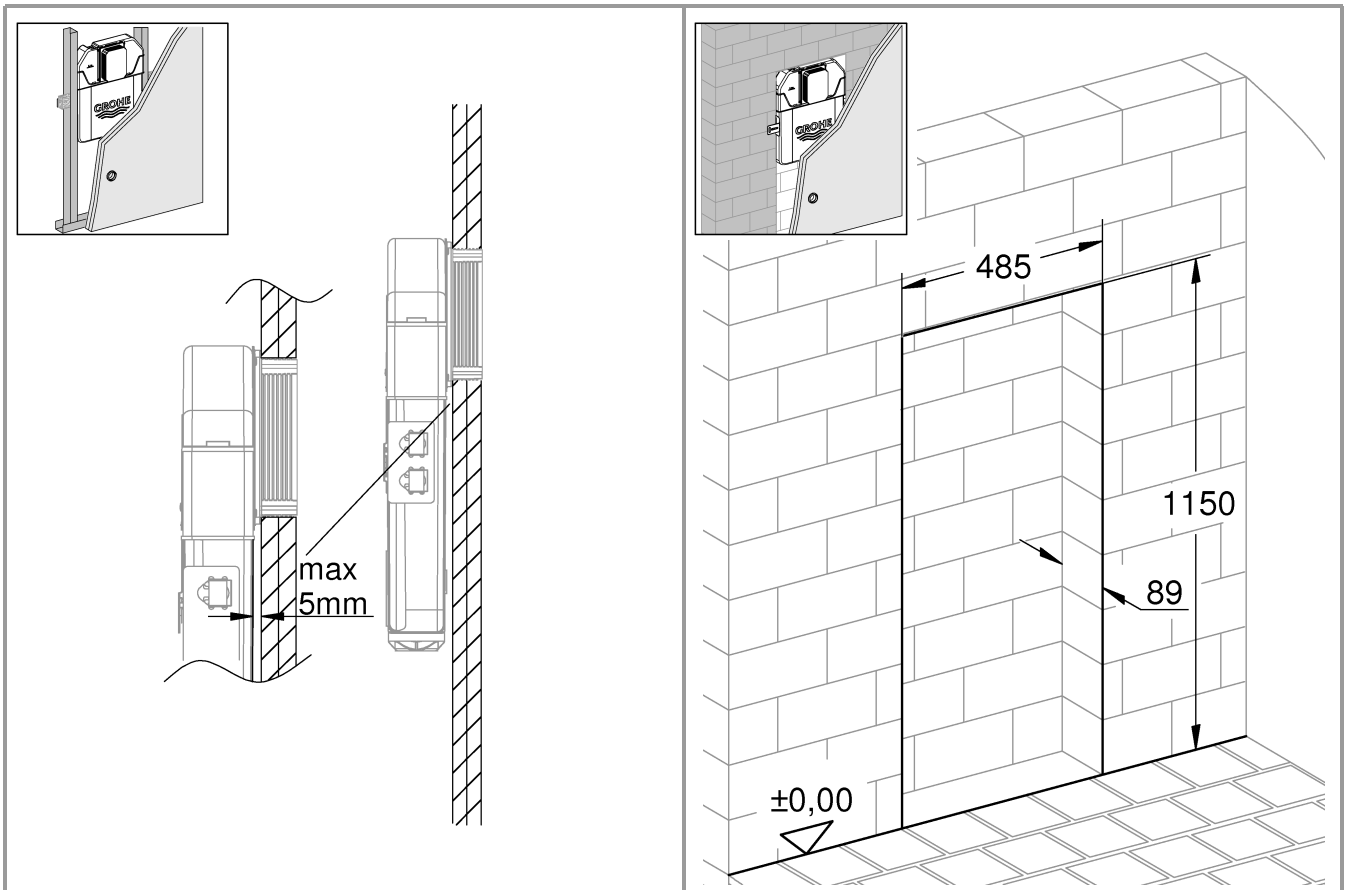

SOLO Slim Cistern
DESIGN + ENGINEERING
GROHE GERMANY

99.1472.031/ÄM 246590/03.20

www.grohe.com

*Pure Freude
an Wasser*

1a

1b

2

3