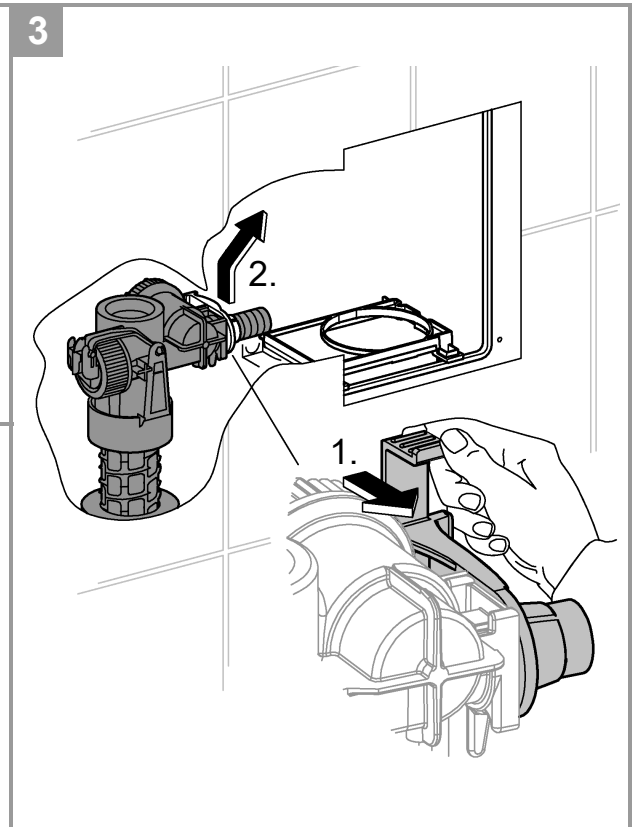

SOLO Slim Cistern
DESIGN + ENGINEERING
GROHE GERMANY

99.1472.031/ÄM 246590/03.20

www.grohe.com

*Pure Freude
an Wasser*

1a

1b

2

3