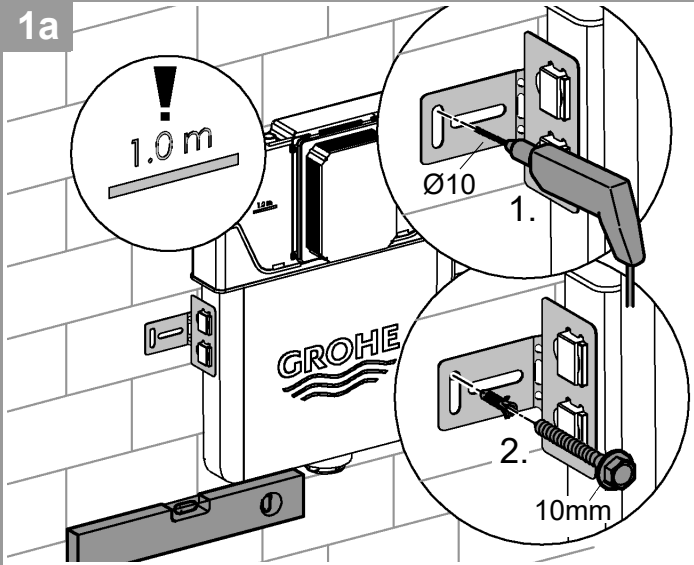

SOLO Slim Cistern
DESIGN + ENGINEERING
GROHE GERMANY

99.1472.031/ÄM 246590/03.20

www.grohe.com

*Pure Freude
an Wasser*

1a

1b

2

3