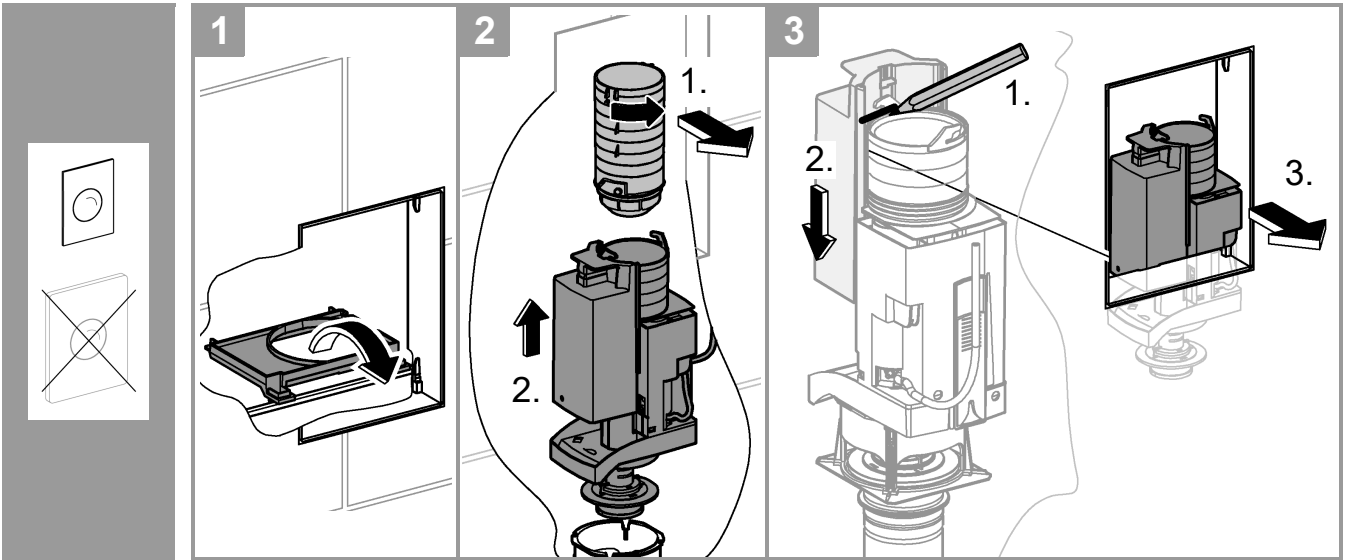

SOLO Slim Cistern
DESIGN + ENGINEERING
GROHE GERMANY

99.1472.031/ÄM 246590/03.20

www.grohe.com

*Pure Freude
an Wasser*

1a

1b

2

3