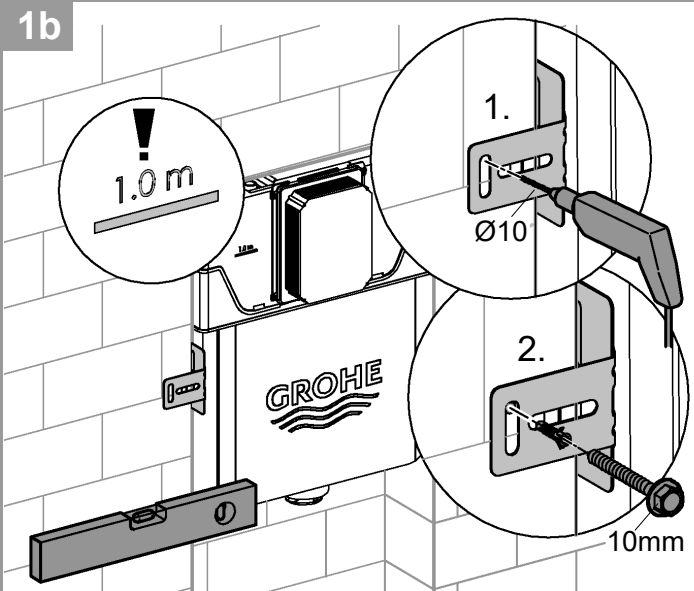

SOLO Slim Cistern
DESIGN + ENGINEERING
GROHE GERMANY

99.1472.031/ÄM 246590/03.20

www.grohe.com

*Pure Freude
an Wasser*

1a

1b

2

3