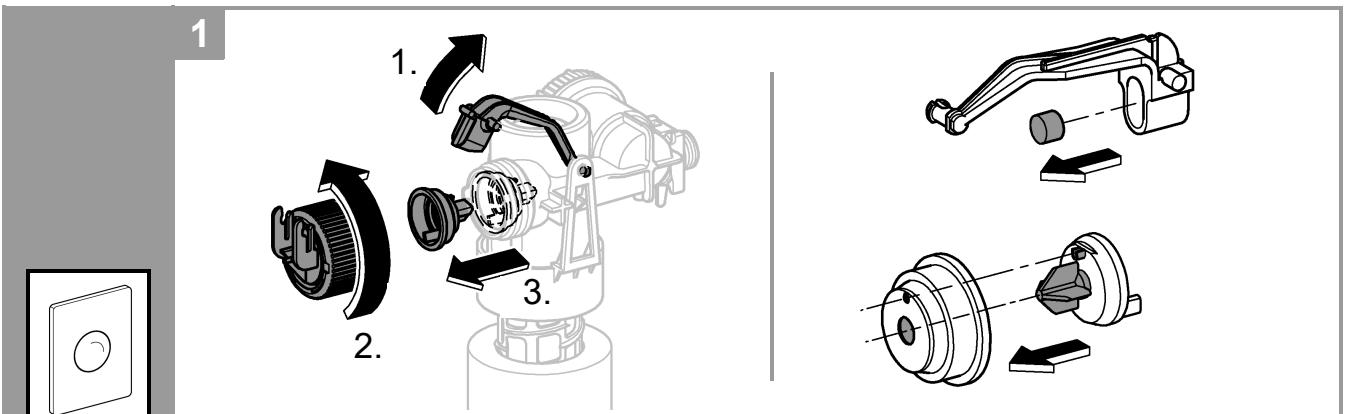

SOLO Slim Cistern
DESIGN + ENGINEERING
GROHE GERMANY

99.1472.031/ÄM 246590/03.20

www.grohe.com

*Pure Freude
an Wasser*

1a

1b

2

3