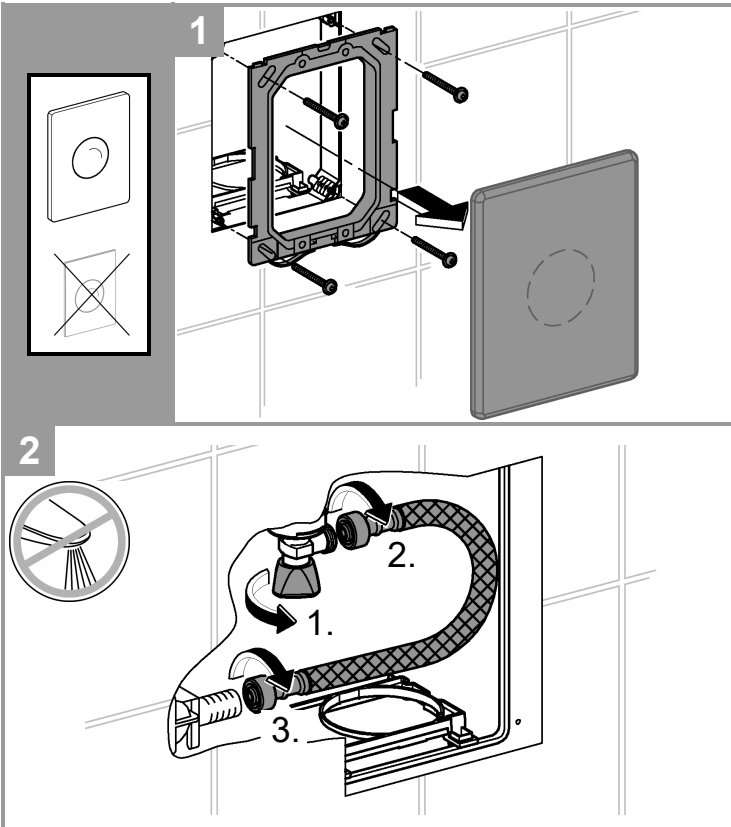

SOLO Slim Cistern
DESIGN + ENGINEERING
GROHE GERMANY

99.1472.031/ÄM 246590/03.20

www.grohe.com

*Pure Freude
an Wasser*

1a

1b

2

3