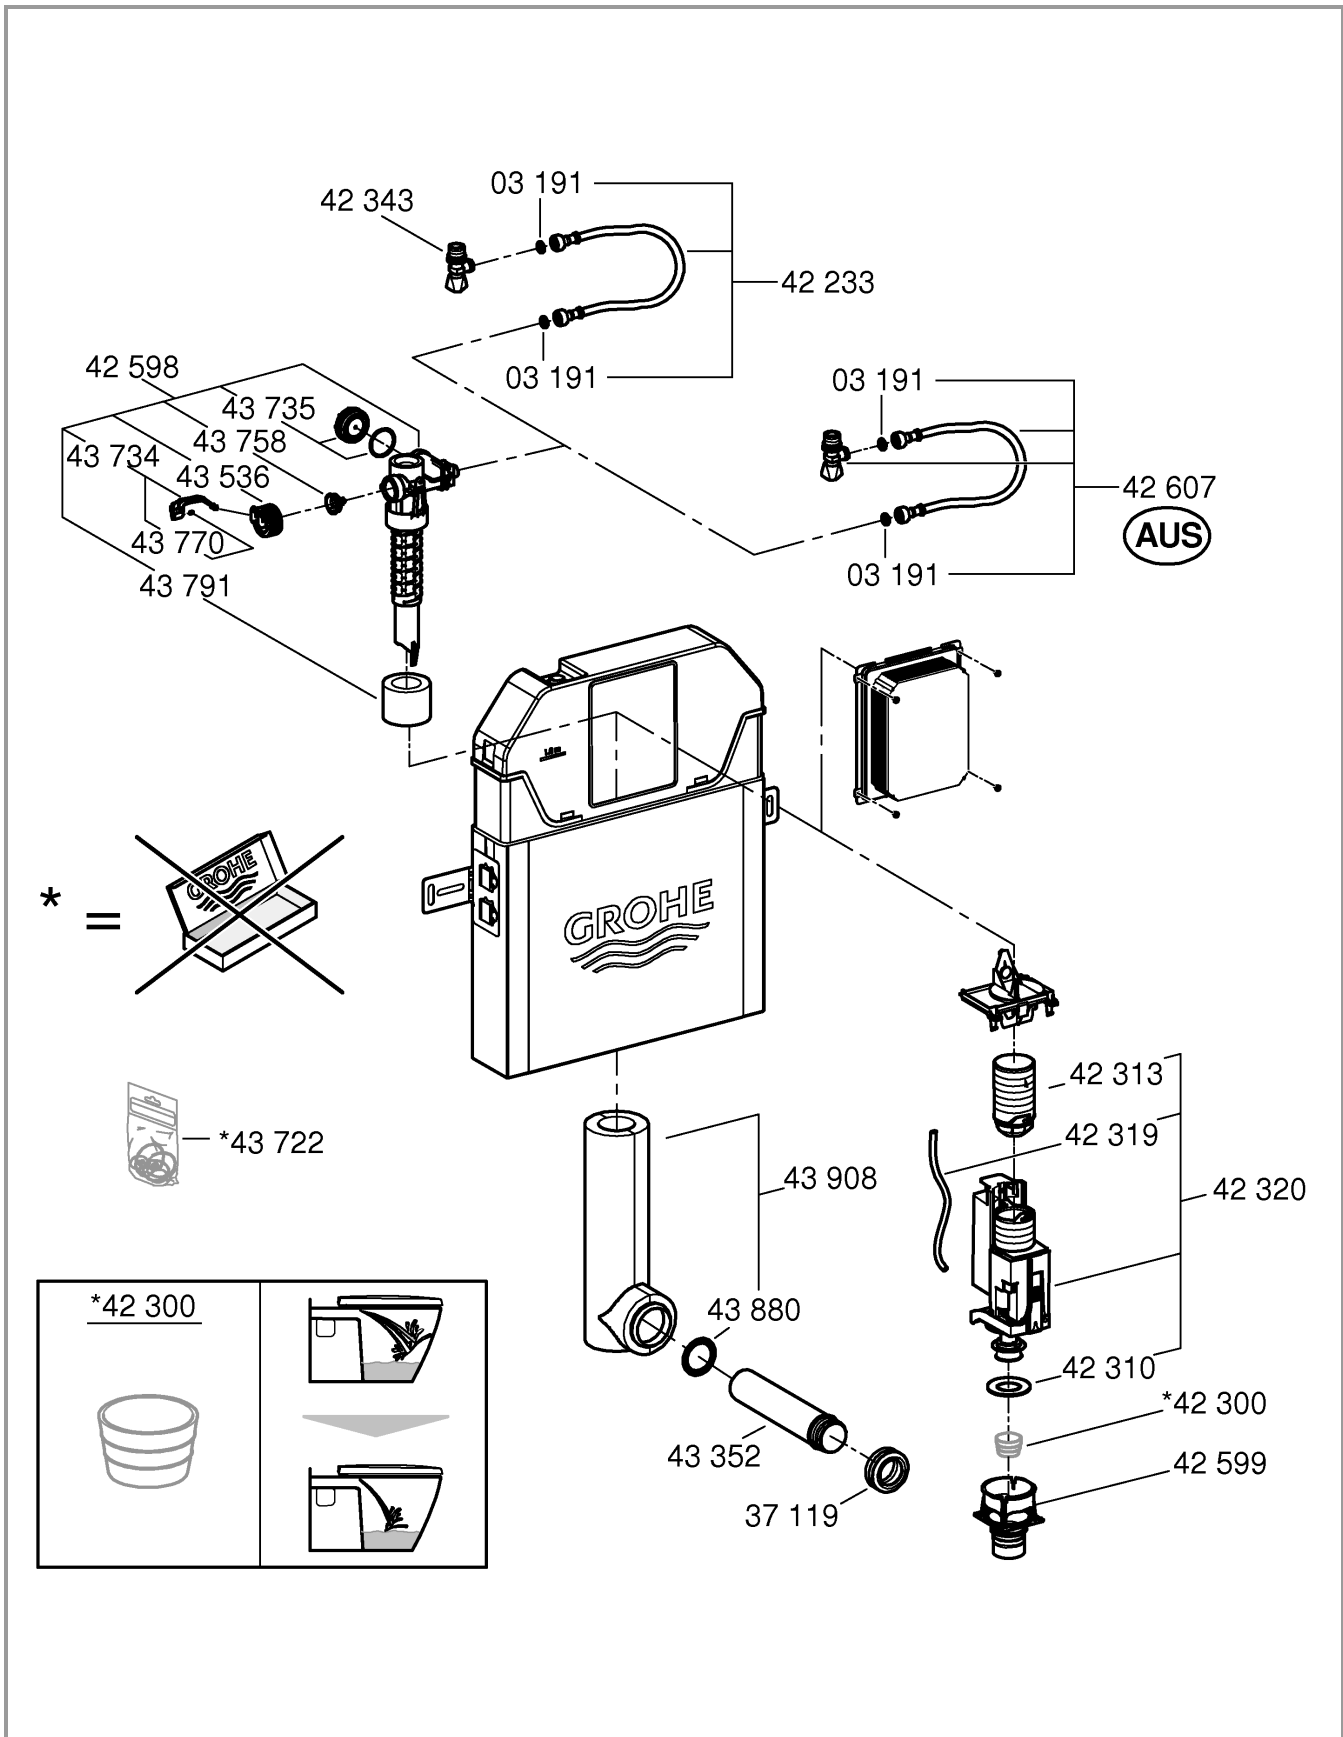

SOLO Slim Cistern
DESIGN + ENGINEERING
GROHE GERMANY

99.1472.031/ÄM 246590/03.20

www.grohe.com

*Pure Freude
an Wasser*

1a

1b

2

3