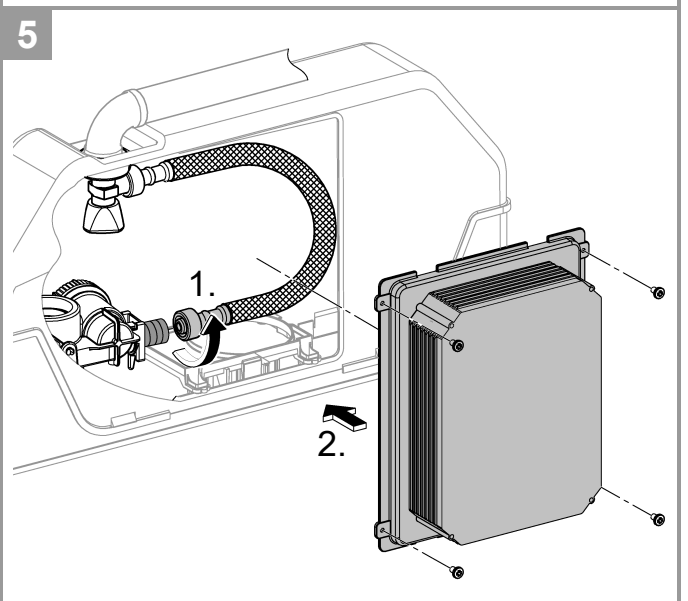

SOLO Slim Cistern
DESIGN + ENGINEERING
GROHE GERMANY

99.1472.031/ÄM 246590/03.20

www.grohe.com

*Pure Freude
an Wasser*

1a

1b

2

3