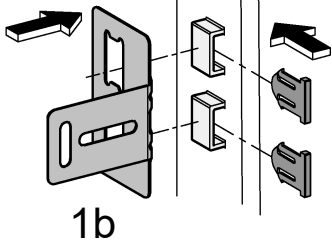

SOLO Slim Cistern
DESIGN + ENGINEERING
GROHE GERMANY

99.1472.031/ÄM 246590/03.20

www.grohe.com

*Pure Freude
an Wasser*

1a

1b

2

3