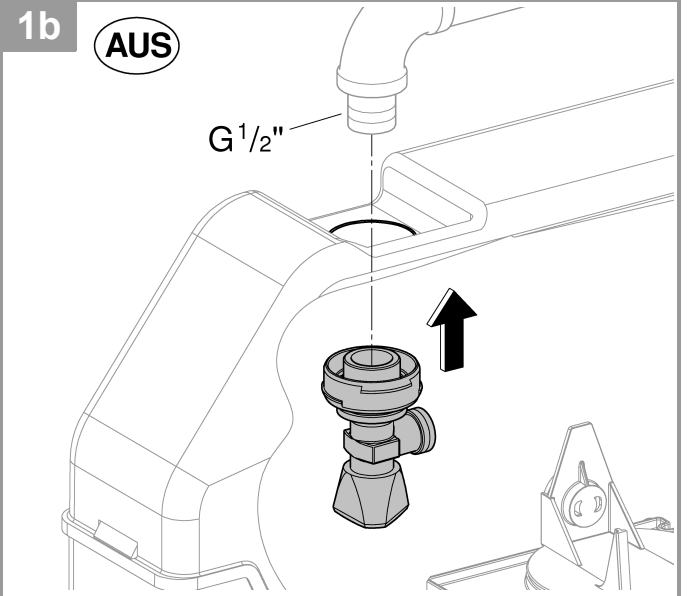

SOLO Slim Cistern
DESIGN + ENGINEERING
GROHE GERMANY

99.1472.031/ÄM 246590/03.20

www.grohe.com

*Pure Freude
an Wasser*

1a

1b

2

3