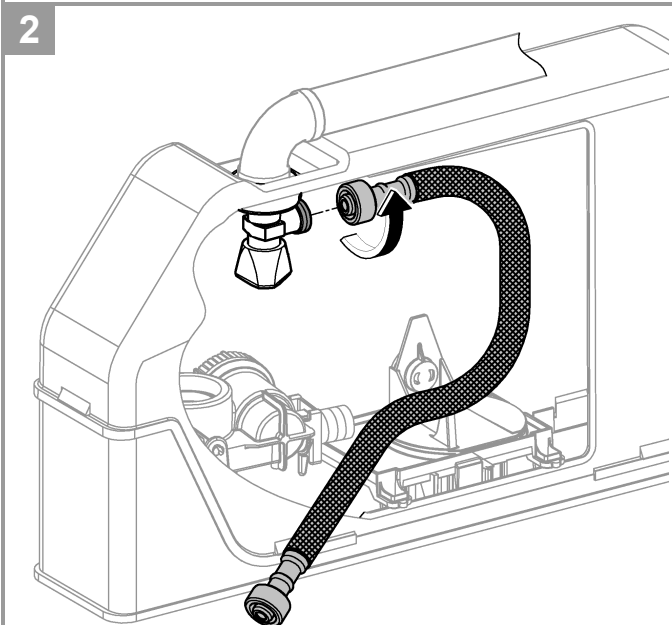

SOLO Slim Cistern
DESIGN + ENGINEERING
GROHE GERMANY

99.1472.031/ÄM 246590/03.20

www.grohe.com

*Pure Freude
an Wasser*

1a

1b

2

3