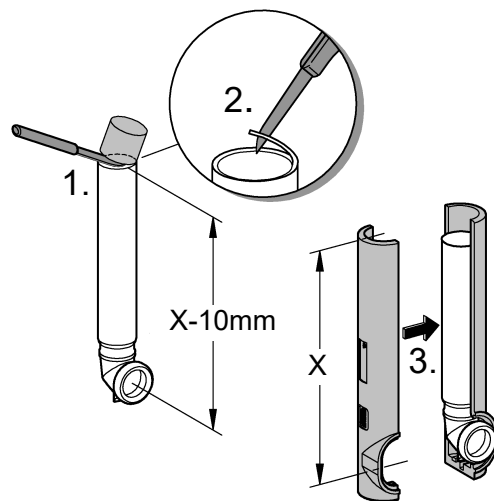

SOLO Slim Cistern
DESIGN + ENGINEERING
GROHE GERMANY

99.1472.031/ÄM 246590/03.20

www.grohe.com

*Pure Freude
an Wasser*

1a

1b

2

3