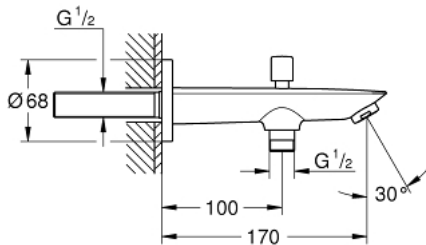

13 425 001 **BAUCOSMOPOLITAN BAU COSMOPOLITAN BATH SPOUT WITH DIVERTER**

**PRODUCT DESCRIPTION**

- wall mounted
- **GROHE StarLight** chrome finish
- mousseur
- non-return valve
- automatic diverter: bath/shower
- female thread 1/2"

13 425 001 **BAUCOSMOPOLITAN BAU COSMOPOLITAN BATH SPOUT WITH DIVERTER**

**SPARE PARTS**

1: Mousseur (Order-nr. 13952000)

2: Diverter knob (Order-nr. 64309000)

3: Diverter (Order-nr. 65655000)