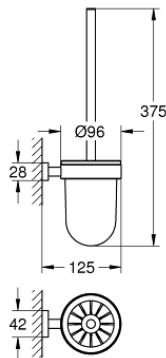

40 513 001 ESSENTIALS CUBE ESSENTIALS CUBE TOILET BRUSH SET

PRODUCT DESCRIPTION

- material: glass / metal
- wall mounted
- concealed fastening
- **GROHE StarLight** chrome finish

40 513 001 ESSENTIALS CUBE ESSENTIALS CUBE TOILET BRUSH SET

SPARE PARTS

- 1: Spare brush (Order-nr. 40392000)
- 1.1: Spare brush head (Order-nr. 40791001)
- 2: Spare glass for brush (Order-nr. 40393000)