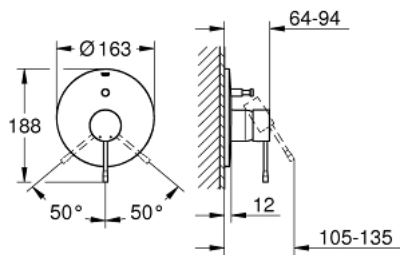

19 285 001 GROHE ESSENCE SINGLE-LEVER BATH MIXER

PRODUCT DESCRIPTION

- final installation for
- 33 963 000
- without concealed body
- **GROHE StarLight** chrome finish
- automatic diverter: bath/shower
- escutcheon- and shaft-sealing
- metal rosette
- covered fixing

19 285 001 GROHE ESSENCE SINGLE-LEVER BATH MIXER

SPARE PARTS

- 1: Lever (Order-nr. 46915000)
 - 2: Escutcheon (Order-nr. 46905000)
 - 3: Diverter (Order-nr. 46737000)
 - 4: Extension set (Order-nr. 46343000)*
 - 5: Extension set (Order-nr. 46191000)*
 - 6: Temperature limiter (Order-nr. 46308000)*
- * Optional accessories