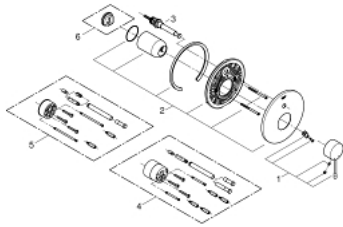

19 285 001 GROHE ESSENCE SINGLE-LEVER BATH MIXER

PRODUCT DESCRIPTION

- final installation for
- 33 963 000
- without concealed body
- **GROHE StarLight** chrome finish
- automatic diverter: bath/shower
- escutcheon- and shaft-sealing
- metal rosette
- covered fixing

19 285 001 GROHE ESSENCE SINGLE-LEVER BATH MIXER

SPARE PARTS

- 1: Lever (Order-nr. 46915000)
 - 2: Escutcheon (Order-nr. 46905000)
 - 3: Diverter (Order-nr. 46737000)
 - 4: Extension set (Order-nr. 46343000)*
 - 5: Extension set (Order-nr. 46191000)*
 - 6: Temperature limiter (Order-nr. 46308000)*
- * Optional accessories