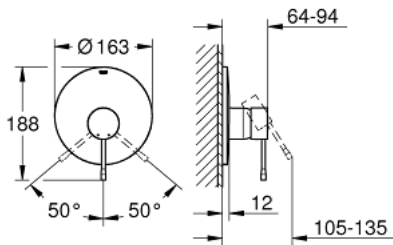

## 19 286 001 GROHE ESSENCE SINGLE-LEVER SHOWER MIXER

### PRODUCT DESCRIPTION

- final installation for
- without concealed body
- **GROHE StarLight** chrome finish
- escutcheon- and shaft-sealing
- metal rosette
- covered fixing

19 286 001 **GROHE ESSENCE SINGLE-LEVER SHOWER MIXER**

**SPARE PARTS**

1: Lever (Order-nr. 46915000)

2: Escutcheon (Order-nr. 46904000)

3: Extension set (Order-nr. 46343000)\*

4: Extension set (Order-nr. 46191000)\*

5: Temperature limiter (Order-nr. 46308000)\*