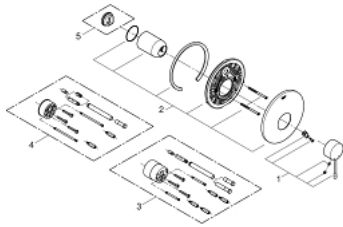

## 19 286 001 GROHE ESSENCE SINGLE-LEVER SHOWER MIXER

### PRODUCT DESCRIPTION

- final installation for
- without concealed body
- **GROHE StarLight** chrome finish
- escutcheon- and shaft-sealing
- metal rosette
- covered fixing

19 286 001 **GROHE ESSENCE SINGLE-LEVER SHOWER MIXER**

**SPARE PARTS**

1: Lever (Order-nr. 46915000)

2: Escutcheon (Order-nr. 46904000)

3: Extension set (Order-nr. 46343000)\*

4: Extension set (Order-nr. 46191000)\*

5: Temperature limiter (Order-nr. 46308000)\*