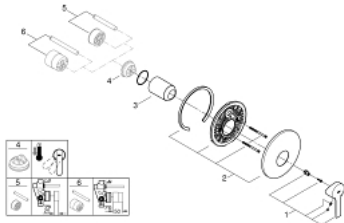

## 19 296 001 LINEARE SINGLE-LEVER SHOWER MIXER

### PRODUCT DESCRIPTION

- final installation for
- 33 964 000
- without concealed body
- **GROHE StarLight** chrome finish
- escutcheon- and shaft-sealing
- metal rosette
- covered fixing

### SPARE PARTS

- 1: Lever (Order-nr. 46988000)
- 2: Escutcheon (Order-nr. 46904000)
- 3: Cap (Order-nr. 09038000)
- 4: Temperature limiter (Order-nr. 46375000)\*
- 5: Extension set (Order-nr. 46191000)\*
- 6: Extension set (Order-nr. 46343000)\*