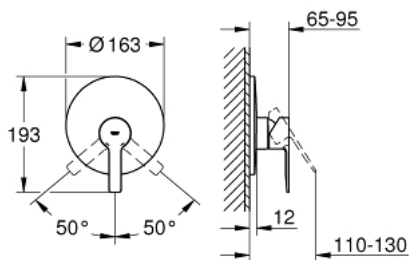

## 19 296 001 LINEARE SINGLE-LEVER SHOWER MIXER

### PRODUCT DESCRIPTION

- final installation for
- 33 964 000
- without concealed body
- **GROHE StarLight** chrome finish
- escutcheon- and shaft-sealing
- metal rosette
- covered fixing

### SPARE PARTS

- 1: Lever (Order-nr. 46988000)
- 2: Escutcheon (Order-nr. 46904000)
- 3: Cap (Order-nr. 09038000)
- 4: Temperature limiter (Order-nr. 46375000)\*
- 5: Extension set (Order-nr. 46191000)\*
- 6: Extension set (Order-nr. 46343000)\*